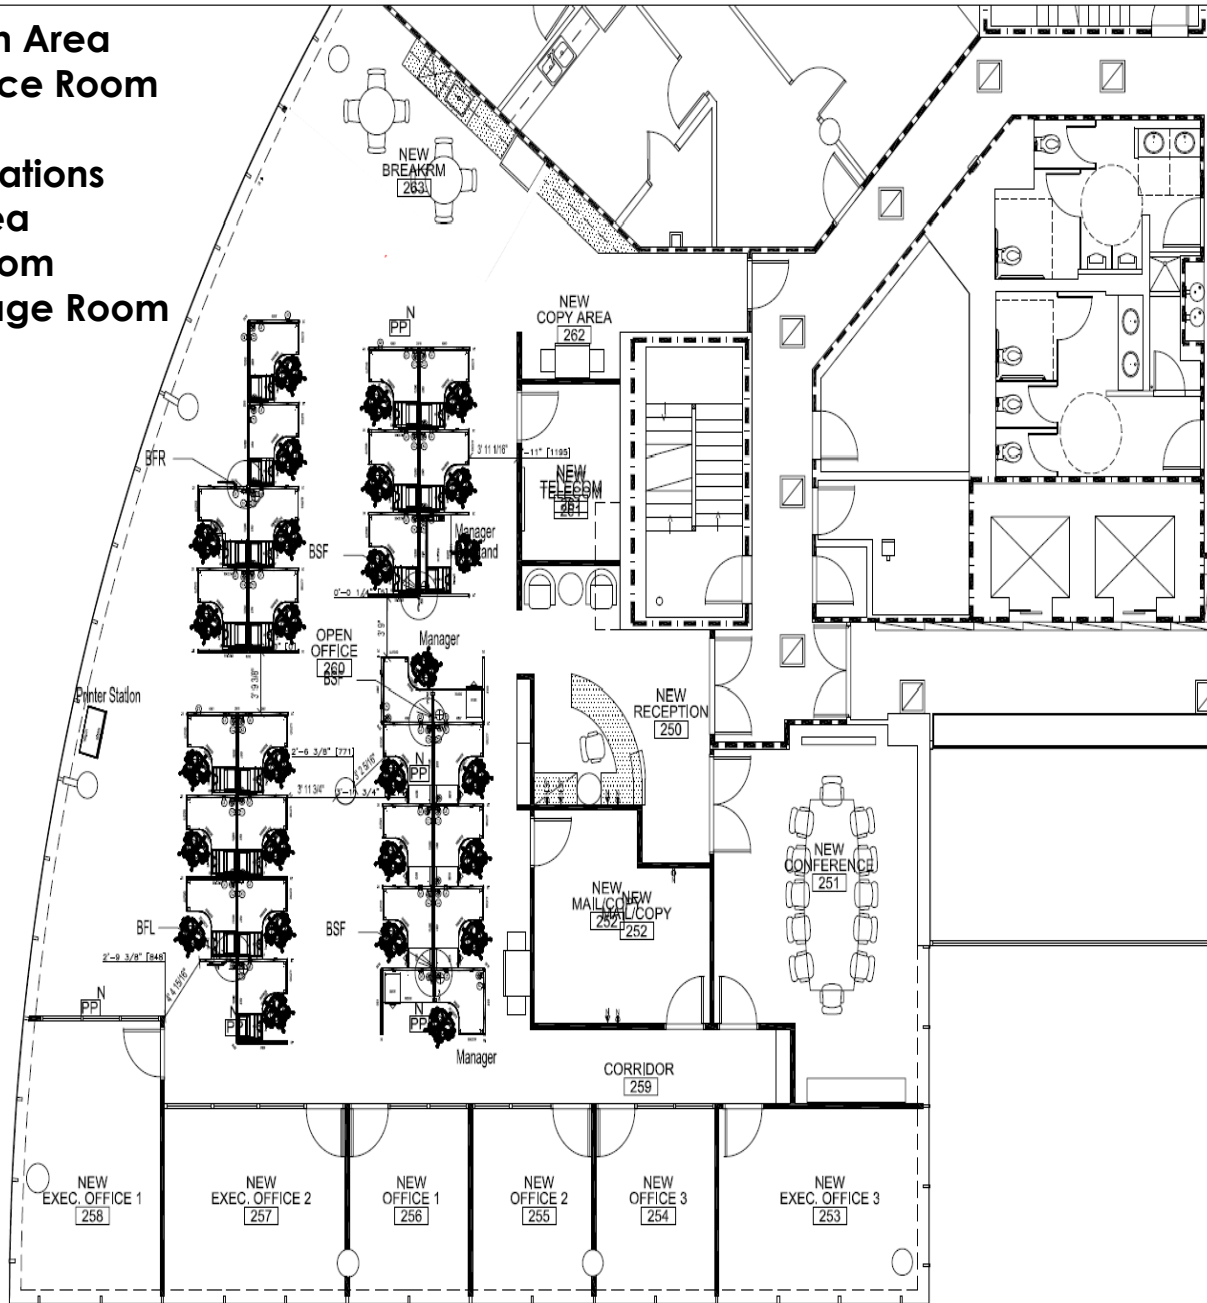

Waterview at Feather Sound

Suite 250 - 5,097 RSF

- Reception Area
- Conference Room
- 6 Offices
- 27 Workstations
- Break Area
- Server Room
- Mail Storage Room

ECHELON

For More Information Please Contact:

Michael S. Talmadge
mtalmadge@echelonre.com
727.214.4650

www.eresproperties.com