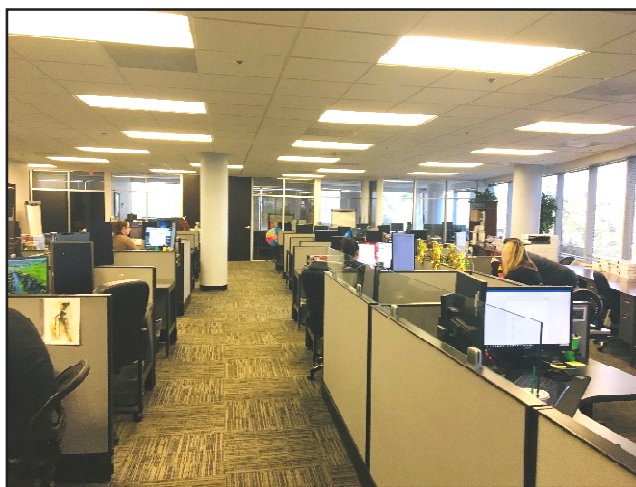

Waterview at Feather Sound

For More Information Please Contact:

Michael S. Talmadge
mtalmadge@echelonre.com
727.214.4650

www.eresproperties.com