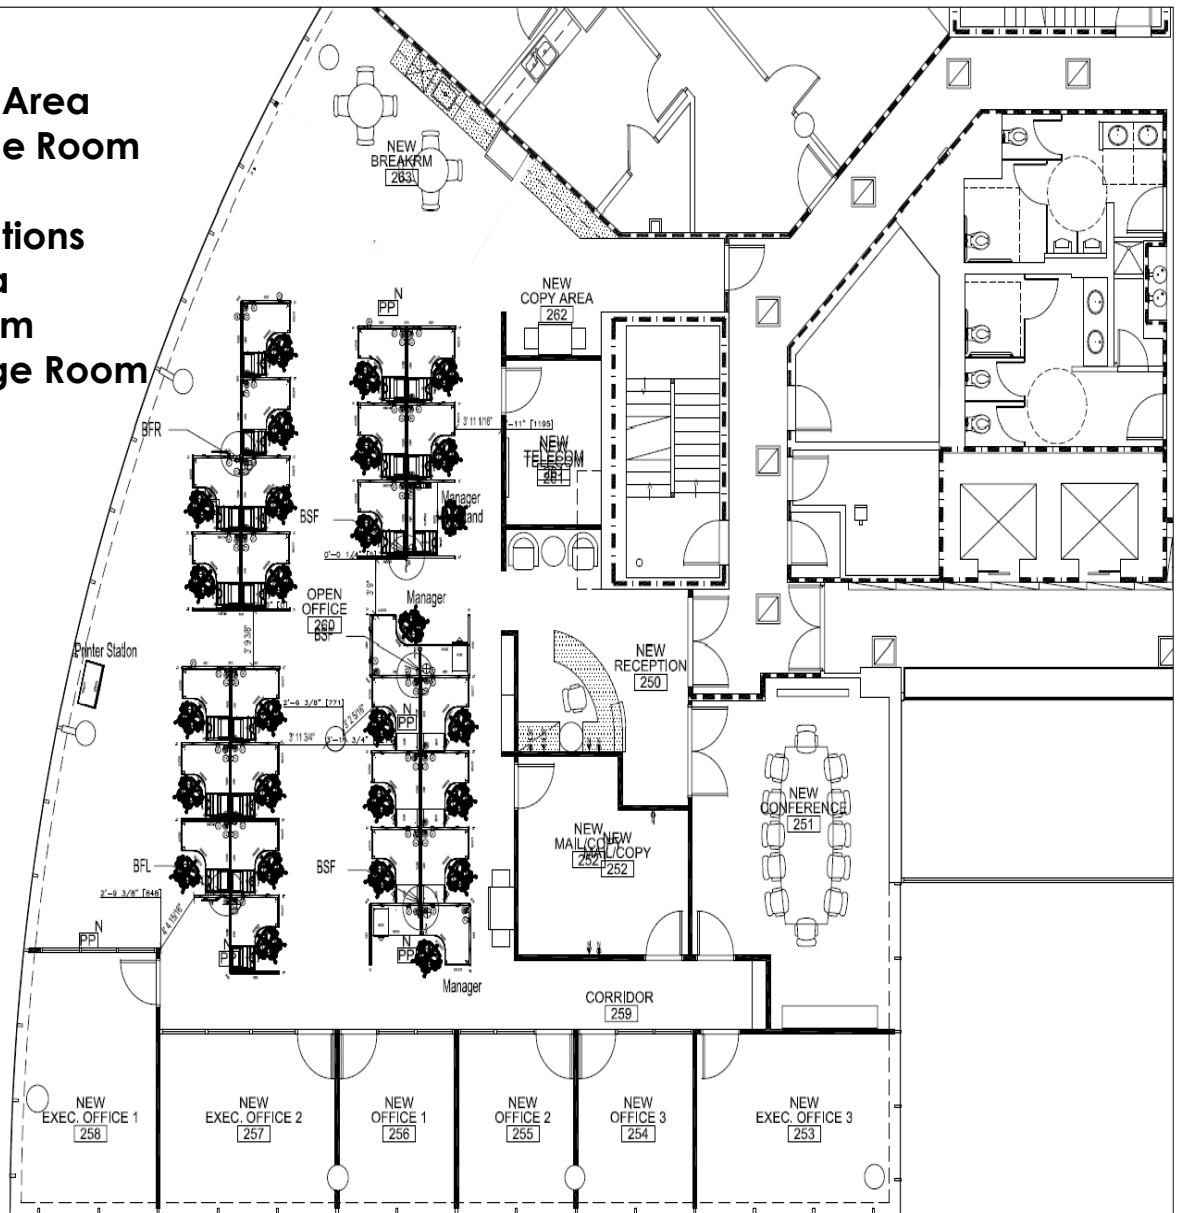

Waterview at Feather Sound

Suite 250 - 5,097 RSF

- Reception Area
- Conference Room
- 6 Offices
- 27 Workstations
- Break Area
- Server Room
- Mail Storage Room

ECHELON

For More Information Please Contact:

Michael S. Talmadge
mtalmadge@echelonre.com
727.214.4650

www.eresproperties.com