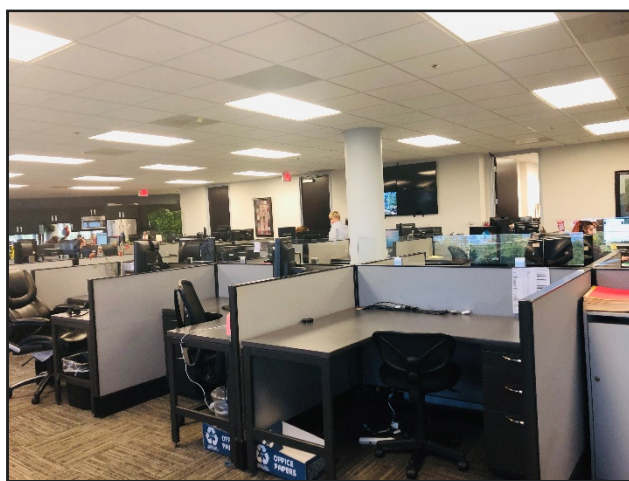

Waterview at Feather Sound

For More Information Please Contact:

Michael S. Talmadge
mtalmadge@echelonre.com
727.214.4650

www.eresproperties.com