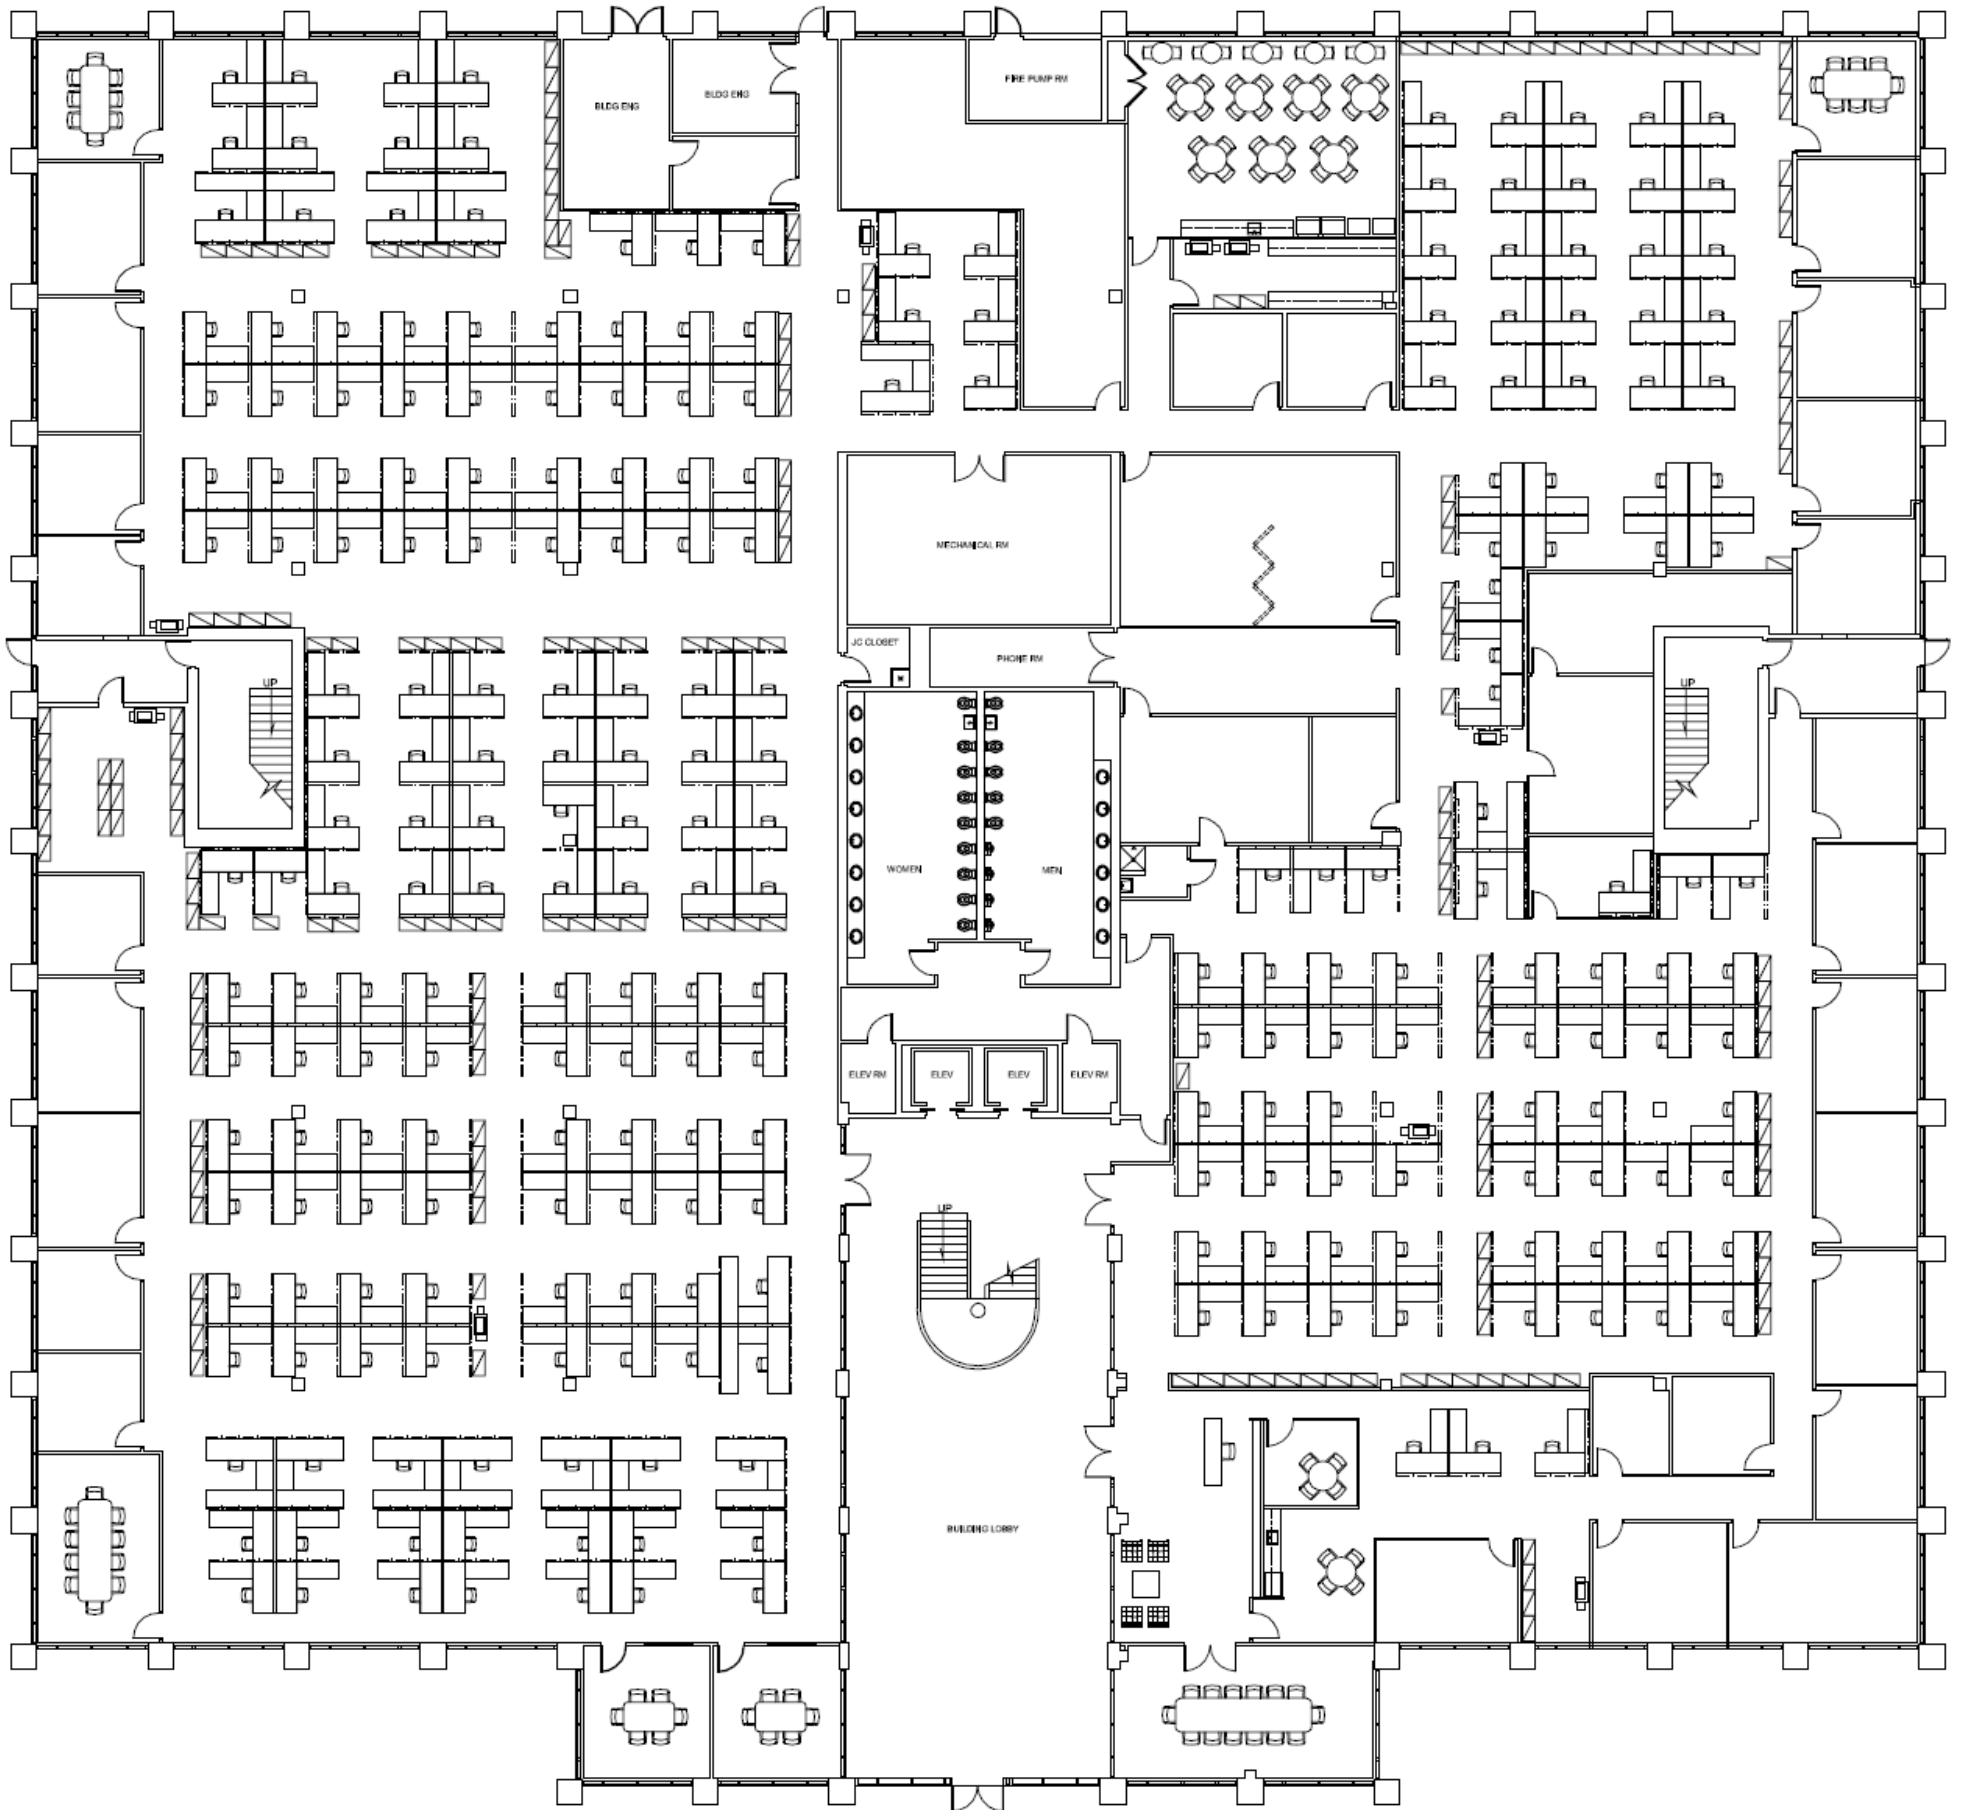

ROOSEVELT TECHNOLOGY CENTER

11399 16TH COURT NORTH
ST. PETERSBURG, FL 33716

250 WORKSTATIONS
22 PERIMETER OFFICES
6 PERIMETER CONFERENCE ROOMS

SAMPLE FLOOR PLAN
ENTIRE FIRST FLOOR AVAILABLE - 40,647 RSF

For More Information: