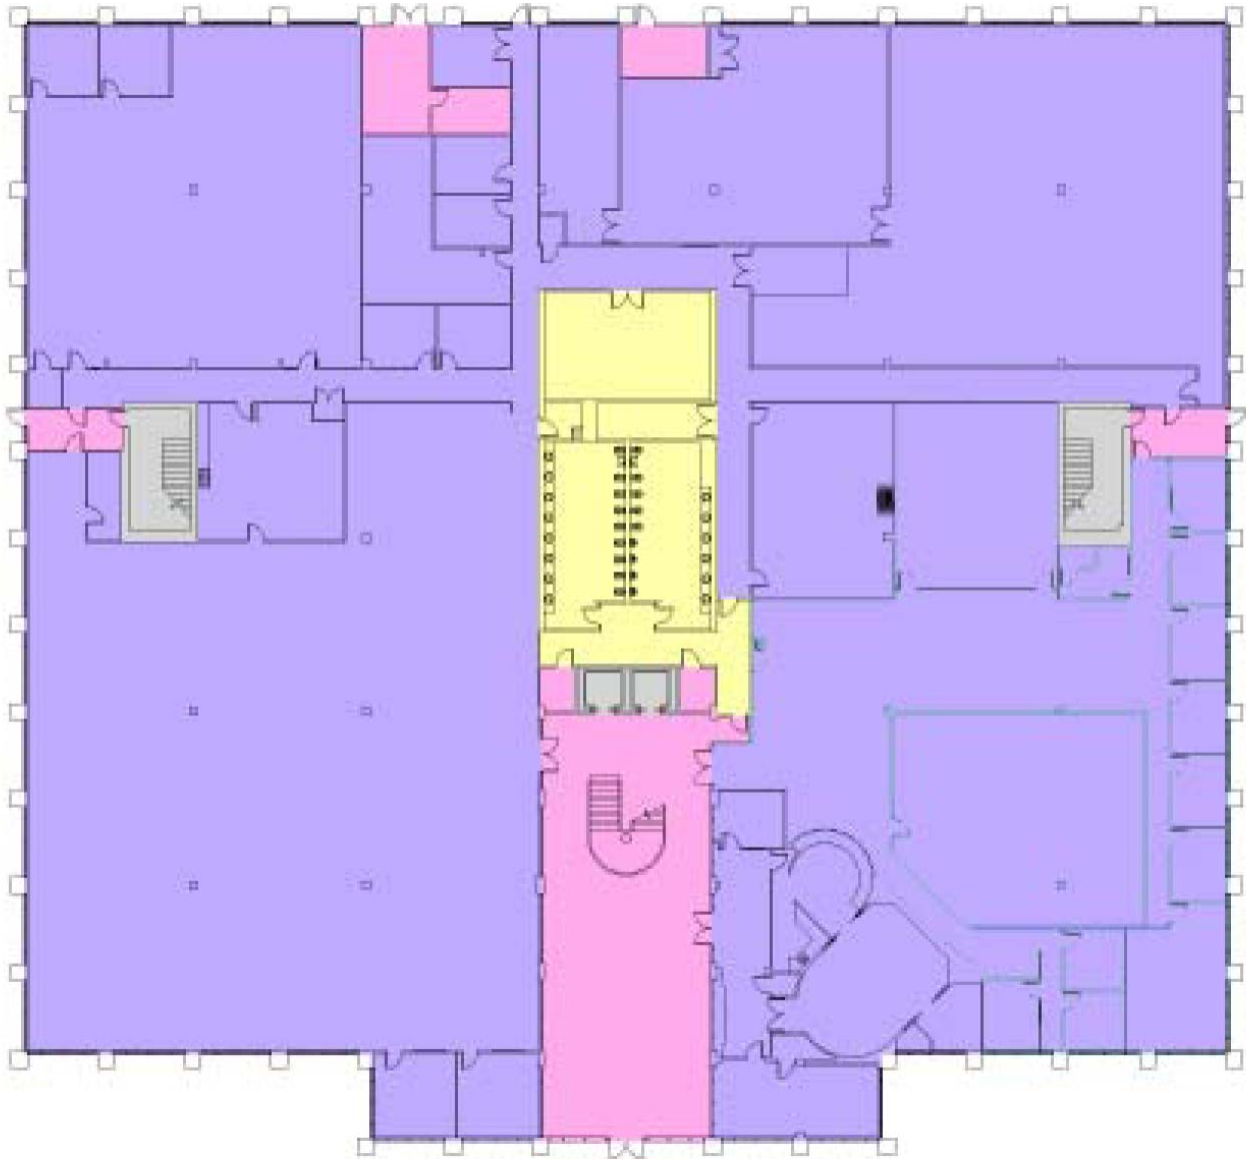

ROOSEVELT TECHNOLOGY CENTER

11399 16TH COURT NORTH
ST. PETERSBURG, FL 33716

GROUND FLOOR PLAN

ENTIRE FIRST FLOOR AVAILABLE - 40,647 RSF

For More Information:

MICHAEL S. TALMADGE
mtalmadge@echelonre.com
727.214.4650

-  VERTICAL PENETRATION
-  FLOOR COMMON AREA
-  BUILDING COMMON AREA
-  AVAILABLE SUITE

ÉCHELON
Echelon Real Estate Services, LLC
235 Third Street South, Suite 300
St. Petersburg, Florida 33701