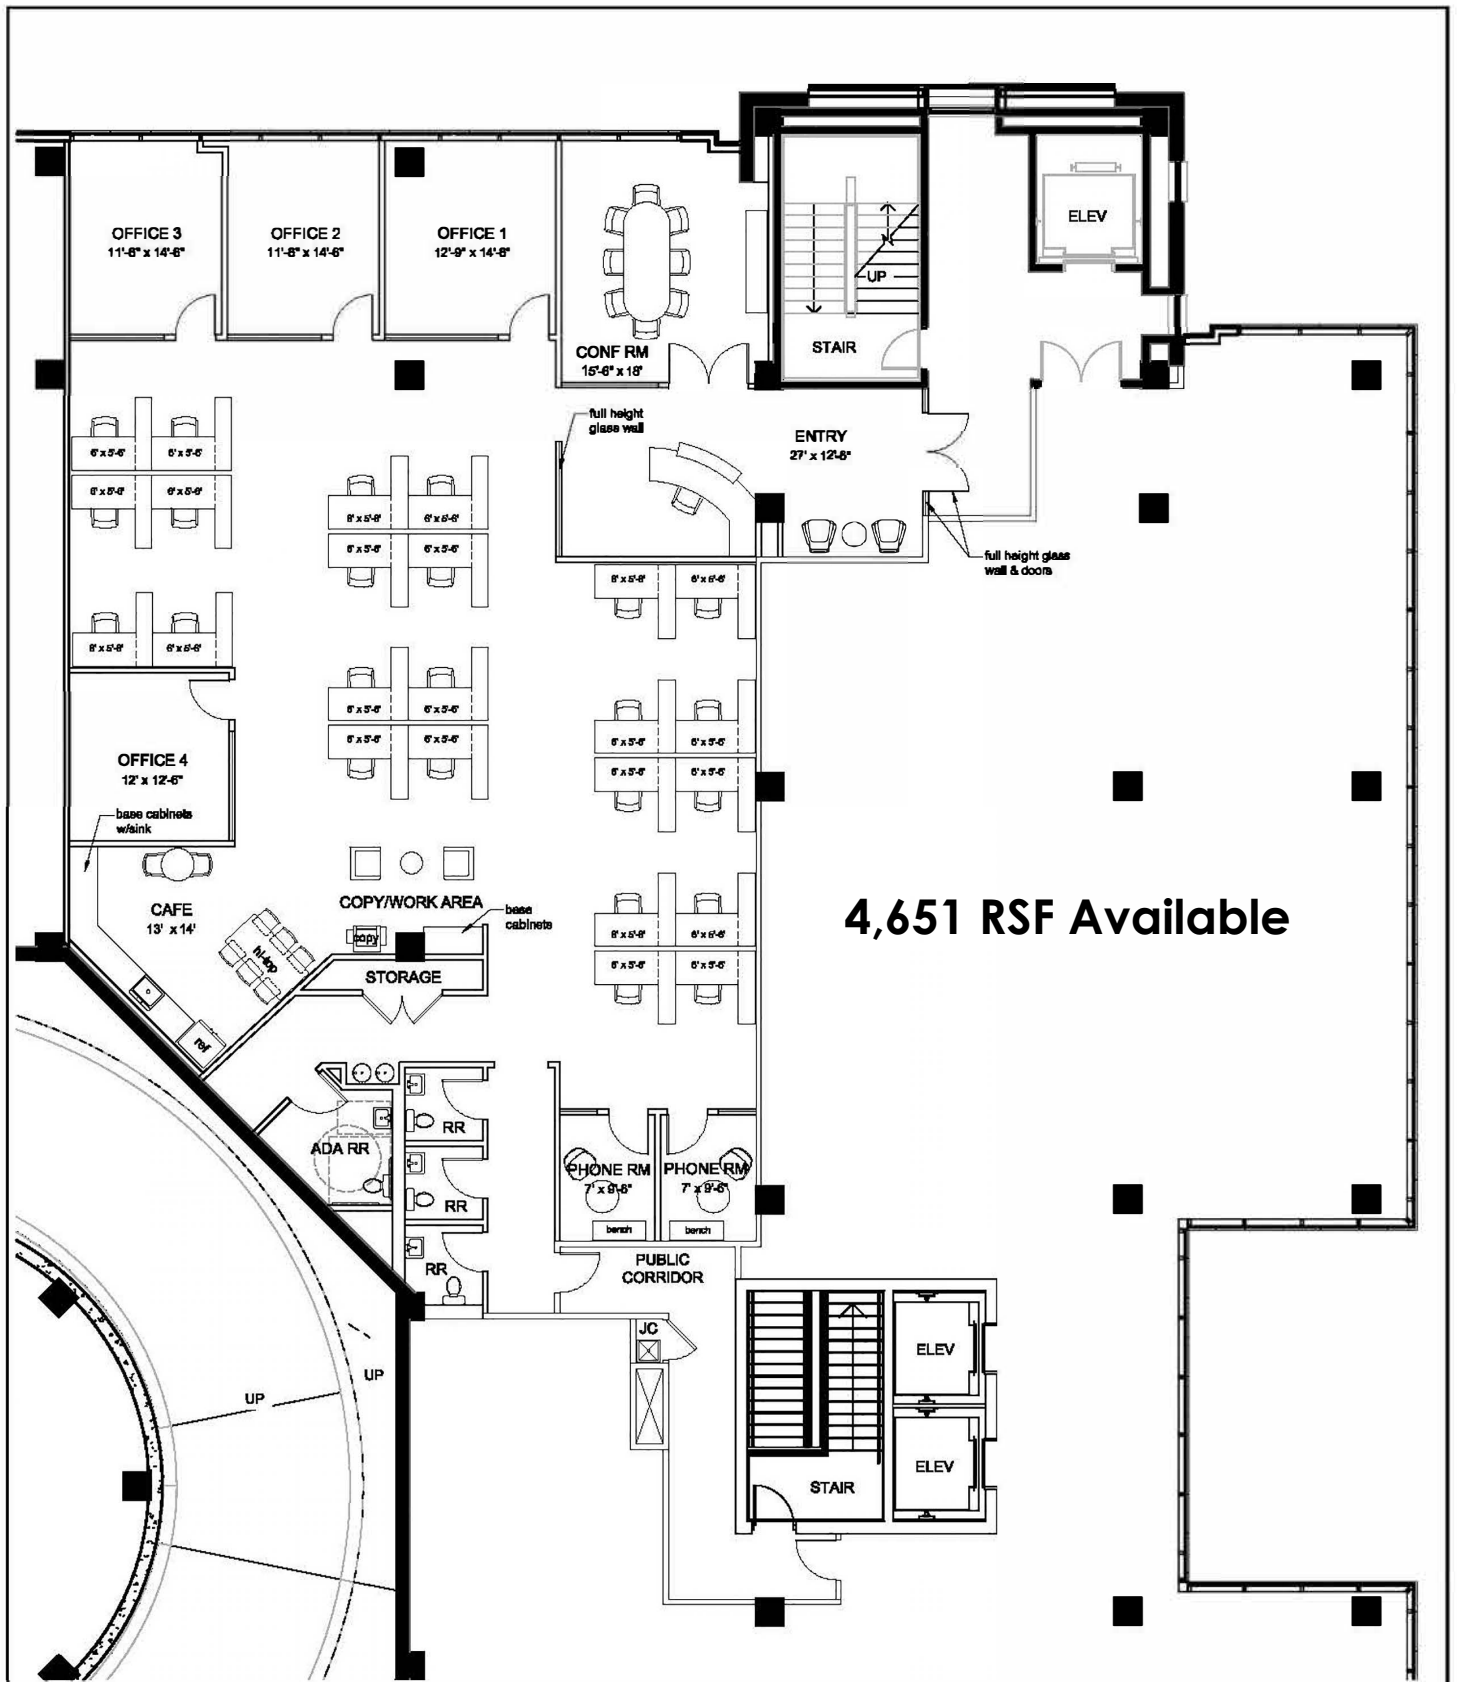

The James Museum Proposed Space Plan

100 Central Avenue
St. Petersburg, FL 33701

For More Information Please Contact:

Michael S. Talmadge
mtalmadge@echelonre.com
727.214.4650

ECHELON