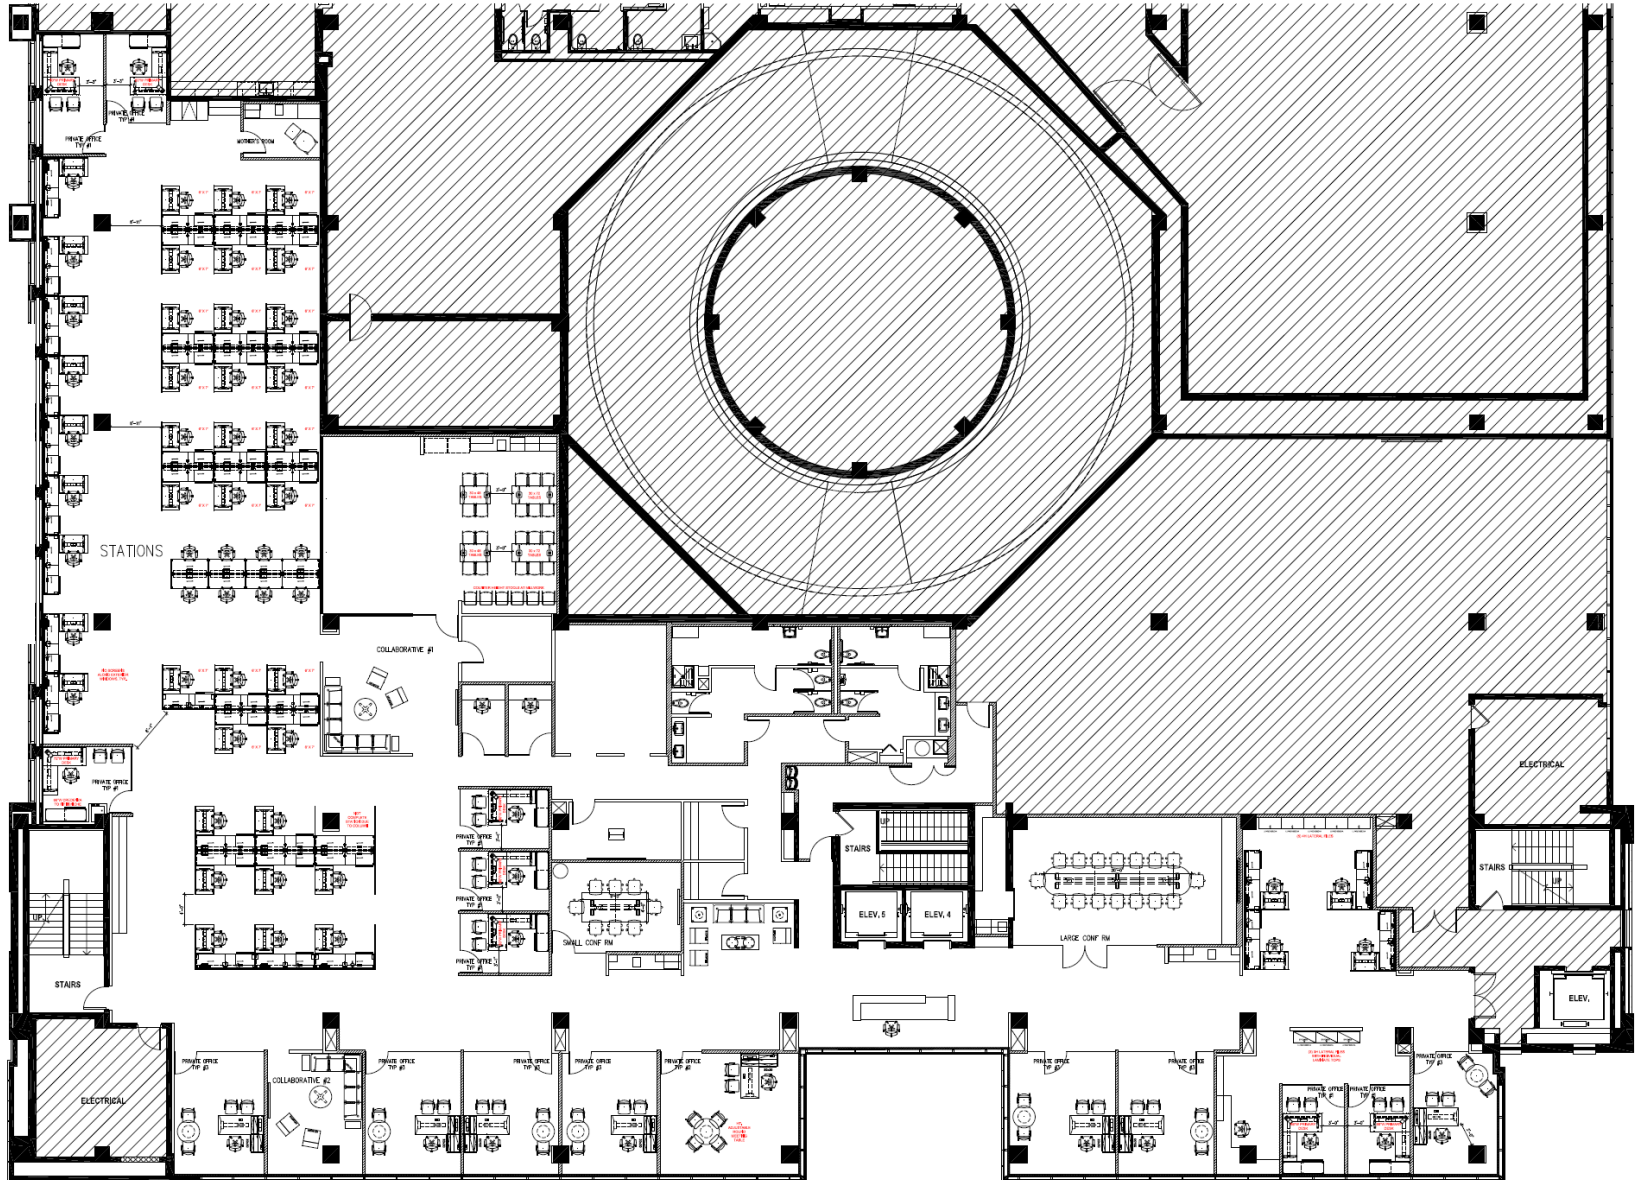

# THE JAMES MUSEUM

150 Central Avenue  
St. Petersburg, FL 33701

16,988 RSF  
Available

## As-Built Layout:

- 17 Offices
- 60 Workstations
- 1 Small Conference Room
- 1 Large Conference Room

**For More Information Please Contact:**

**Michael S. Talmadge**  
[mtalmadge@echelonre.com](mailto:mtalmadge@echelonre.com)