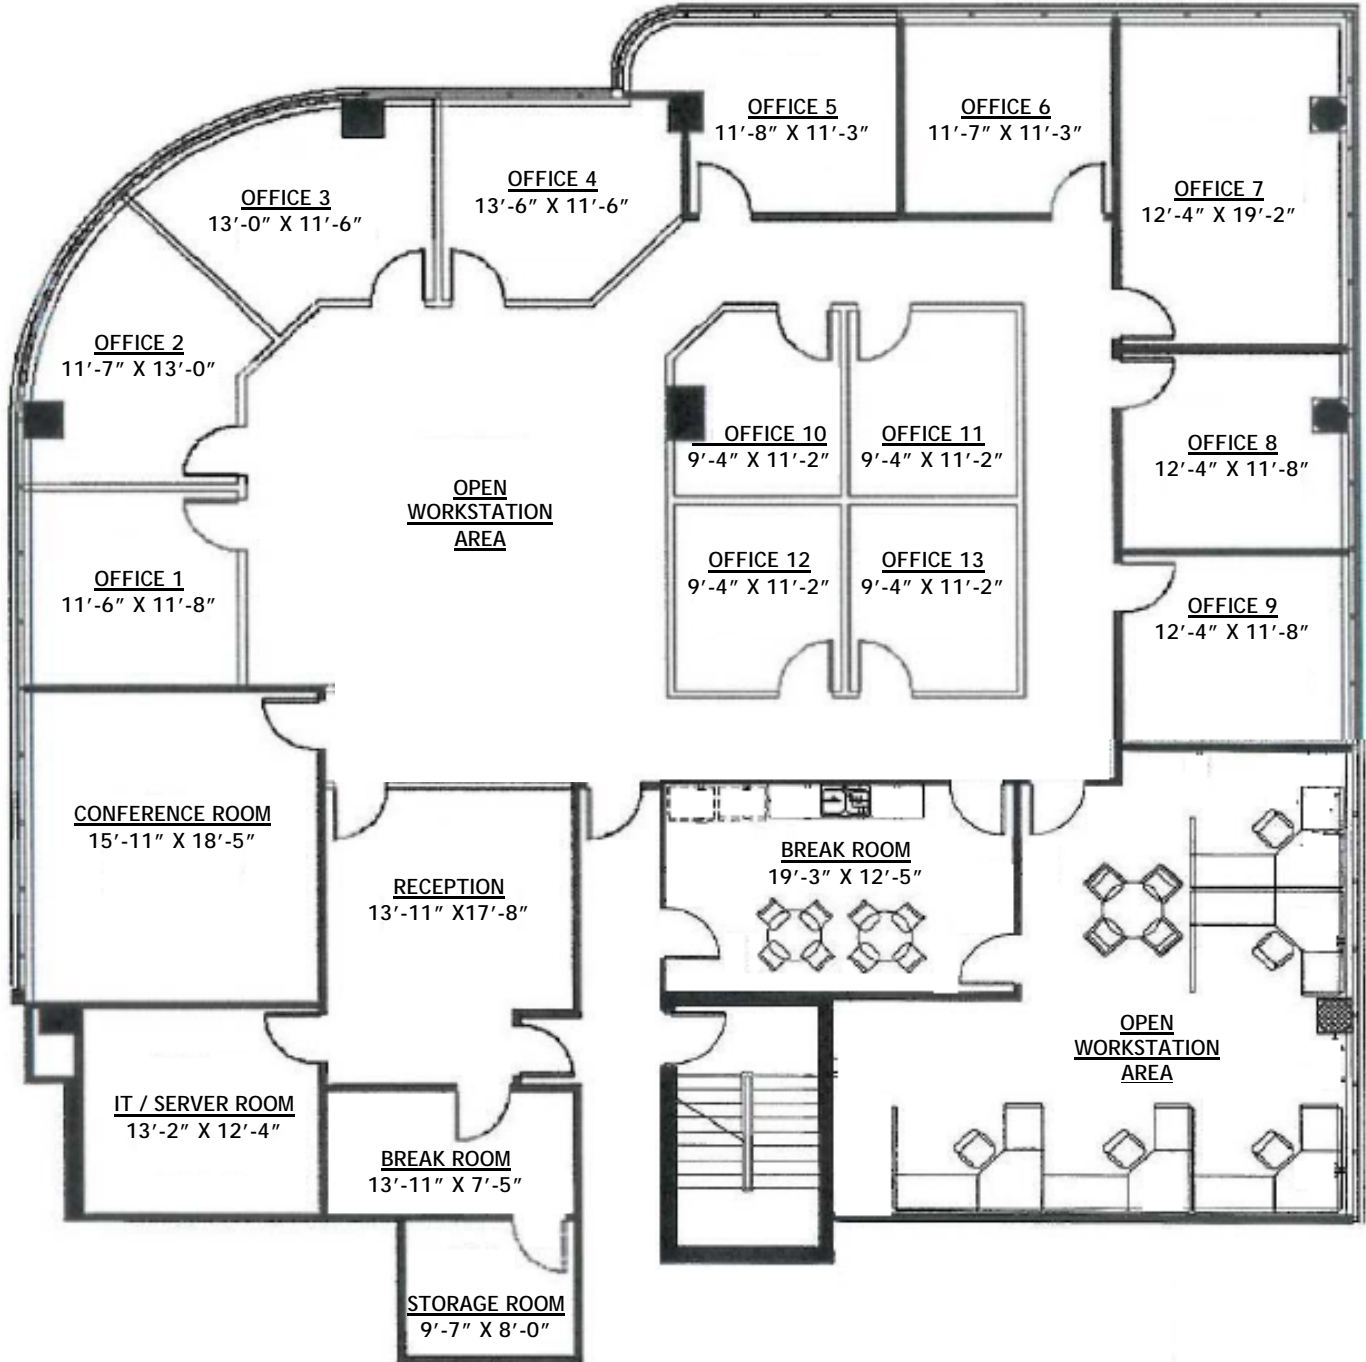

Harbourside

SUITE 240
18167 U.S. HIGHWAY 19 NORTH
CLEARWATER, FL 33764

6,142 RSF AVAILABLE

Echelon Real Estate Services, LLC
235 Third Street South, Suite 300
St. Petersburg, Florida 33701

For More Information: