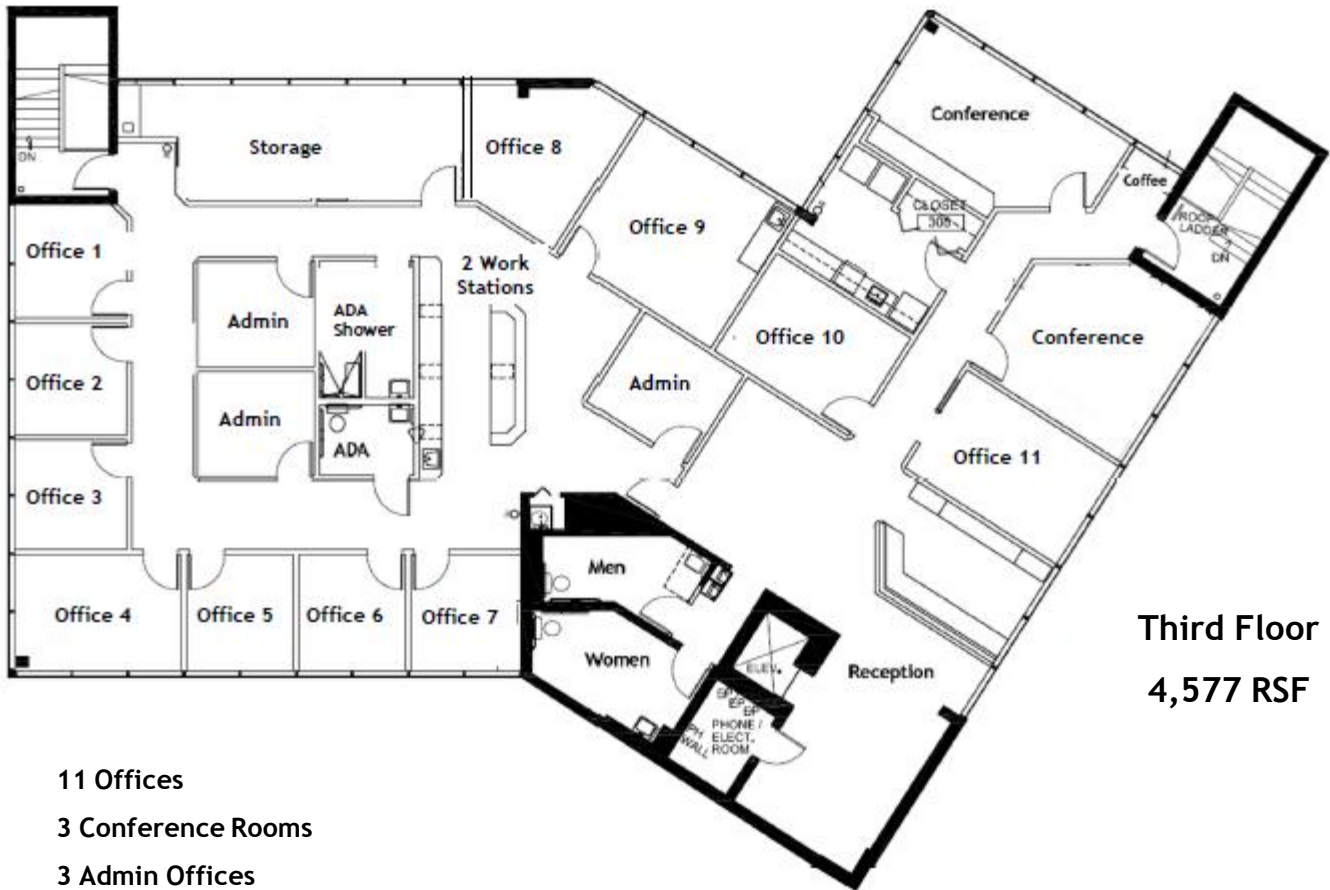

GANDY CROSSING CLASS A OFFICE SPACE FOR LEASE

10033 Dr Martin Luther King Jr St N, St Petersburg, FL 33716

- Suite 300 – 4,577 RSF
- \$22.00 per RSF – Full Service (Gross) Lease Rate
- 4/1,000 RSF Parking Ratio
- Recently Built Out Class A space.
- Ideal for Law Firm, Insurance Agency, Doctor's Office or Research space.

“ Layout includes:

- “ 11 Offices
- “ 2 Conference Rooms
- “ Open Area for 10-15 Workstations
- “ Storage Room

For More Information Please Contact:

Michael S. Talmadge
mtalmadge@echelonre.com
www.eresproperties.com
727.214.4650

ECHELON

Echelon Real Estate Services, LLC
Licensed Real Estate Broker

GANDY CROSSING CLASS A OFFICE SPACE FOR LEASE

Third Floor Alternate Layout

Third Floor
4,577 RSF

- 11 Offices
- 3 Conference Rooms
- 3 Admin Offices
- 2 Workstations