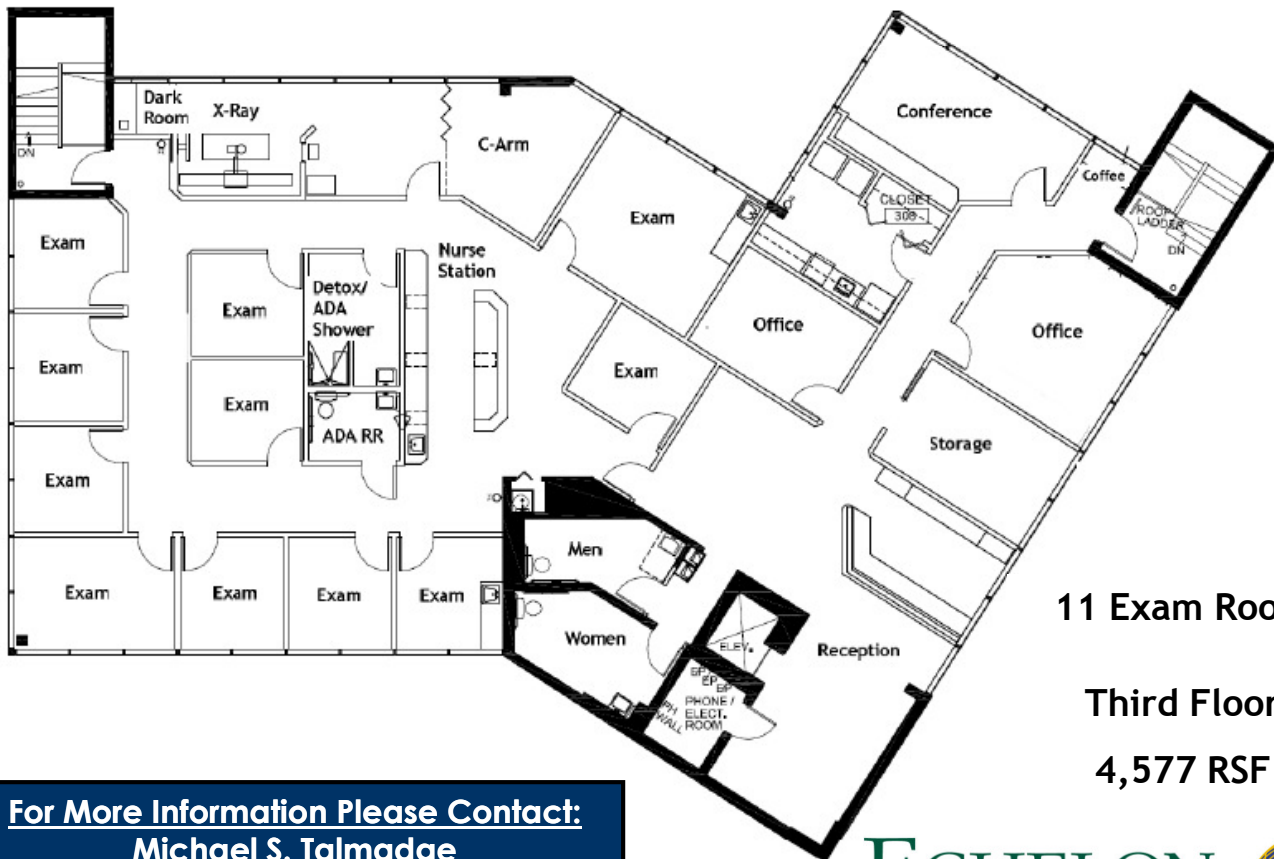

11 Exam Rooms

Third Floor

4,577 RSF

For More Information Please Contact:

Michael S. Talmadge
mtalmadge@echelonre.com
727.214.4650
www.eresproperties.com

ECHELON

Echelon Real Estate Services, LLC
Licensed Real Estate Broker