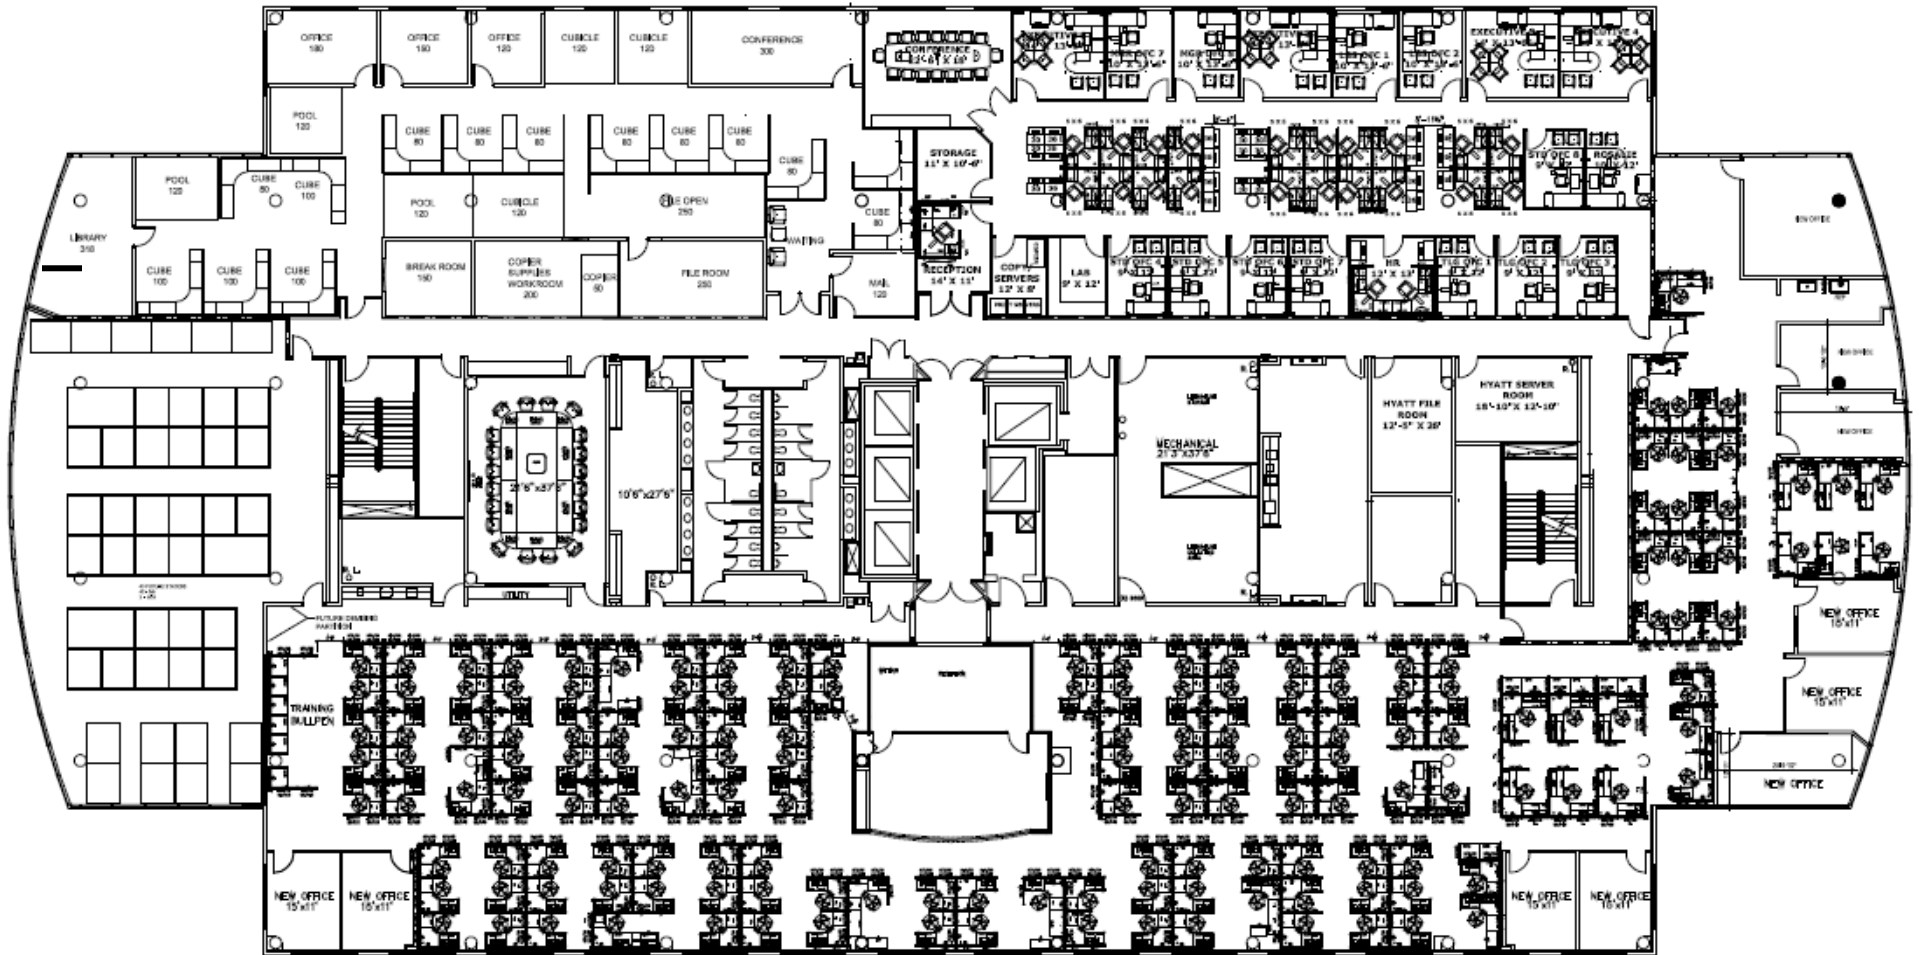

FRANKLIN TEMPLETON CENTER I
140 Fountain Parkway, St. Petersburg, FL 33716

Fifth Floor

For More Information, Please Contact:

MICHAEL S. TALMADGE
mtalmadge@echelonre.com
727.214.4650