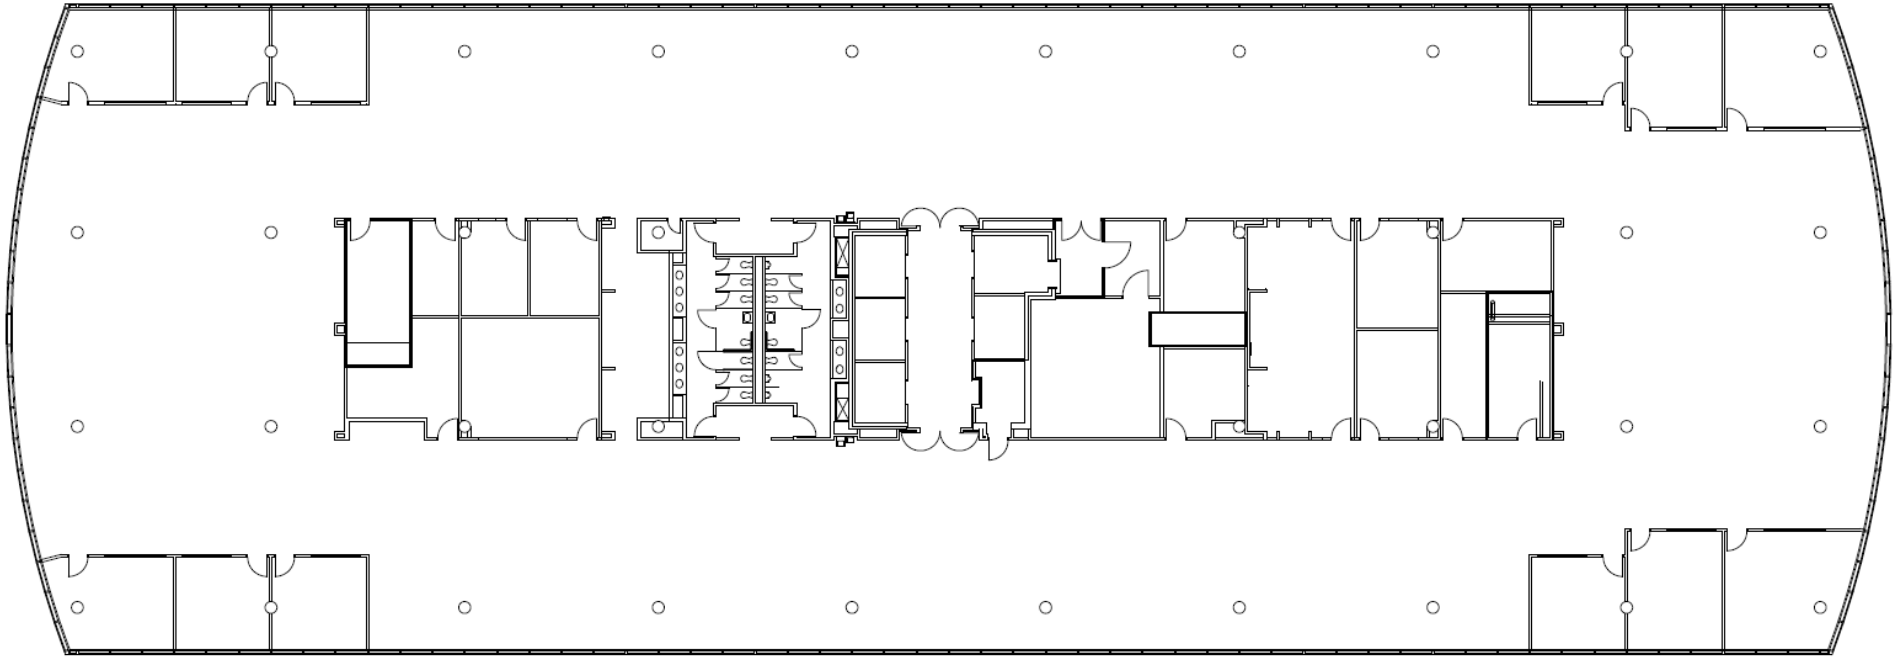

**FRANKLIN TEMPLETON CENTER I**  
*140 Fountain Parkway, St. Petersburg, FL 33716*

*Suite 800*

*Total = 25,509 RSF*

Echelon Real Estate Services, LLC  
Licensed Real Estate Broker

*For More Information, Please Contact:*