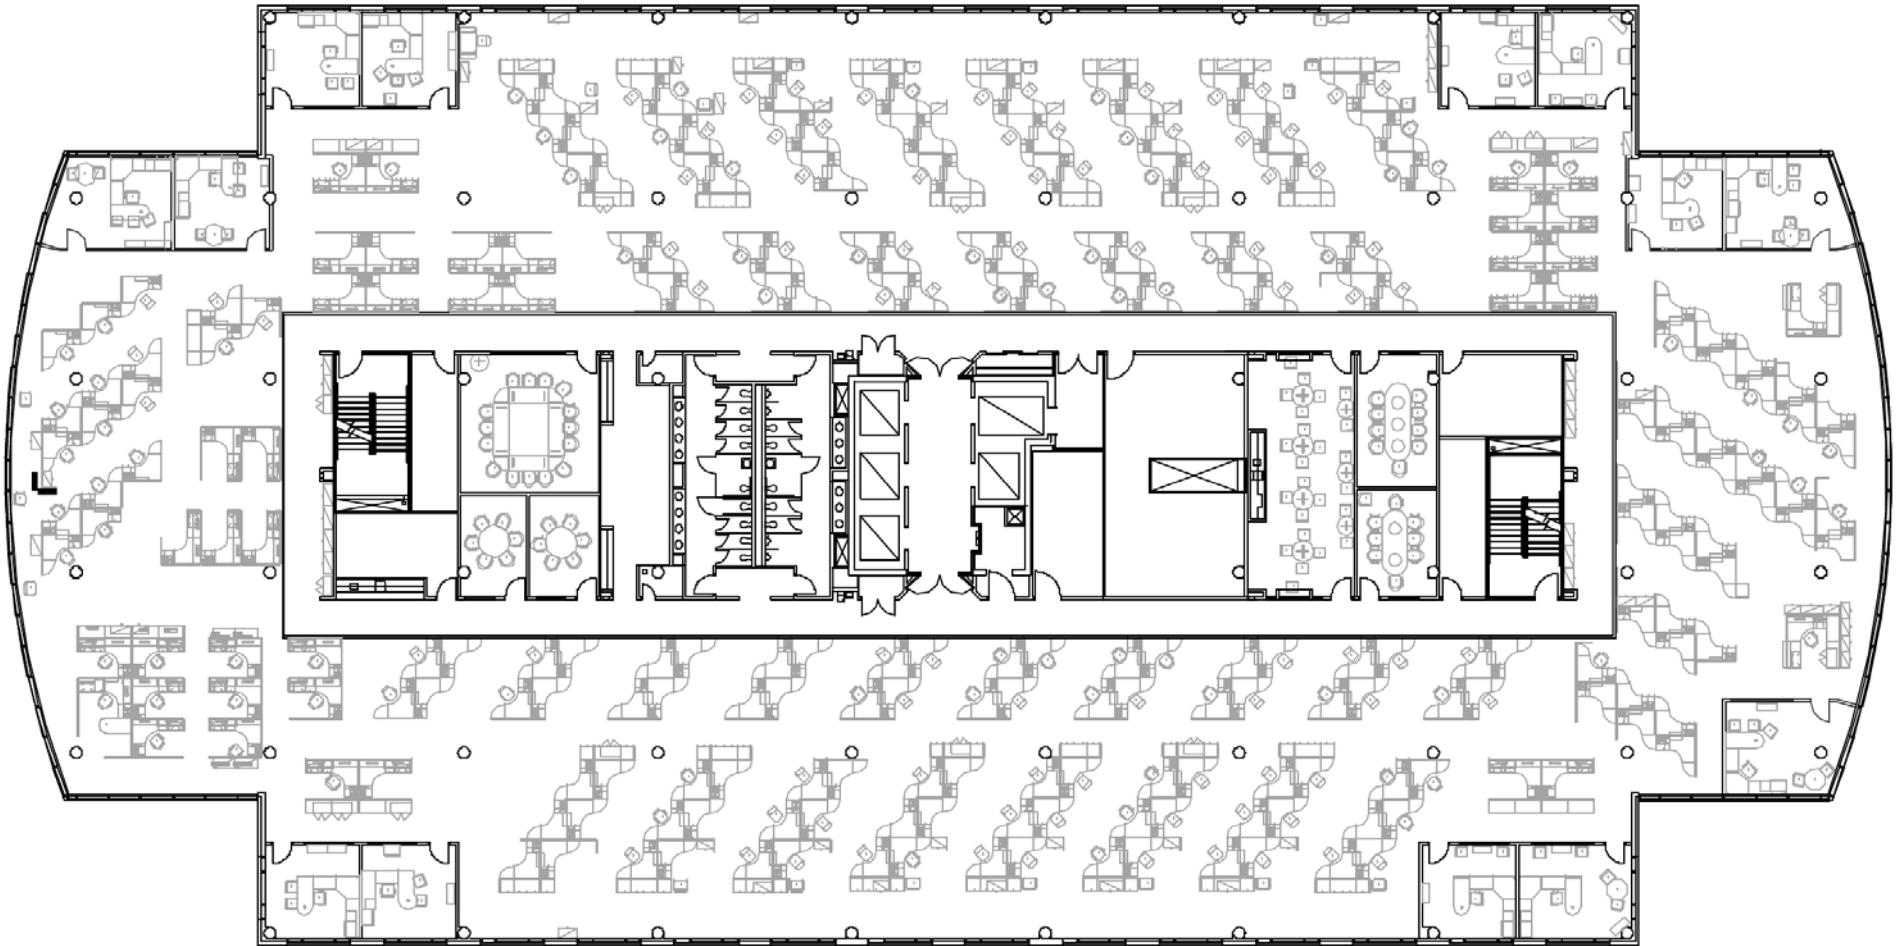

FRANKLIN TEMPLETON CENTER I
140 Fountain Parkway, St. Petersburg, FL 33716

Sixth Floor

Total = 37,900 RSF

For More Information, Please Contact:

MICHAEL S. TALMADGE
mtalmadge@echelonre.com
727.214.4650

Echelon Real Estate Services, LLC
Licensed Real Estate Broker