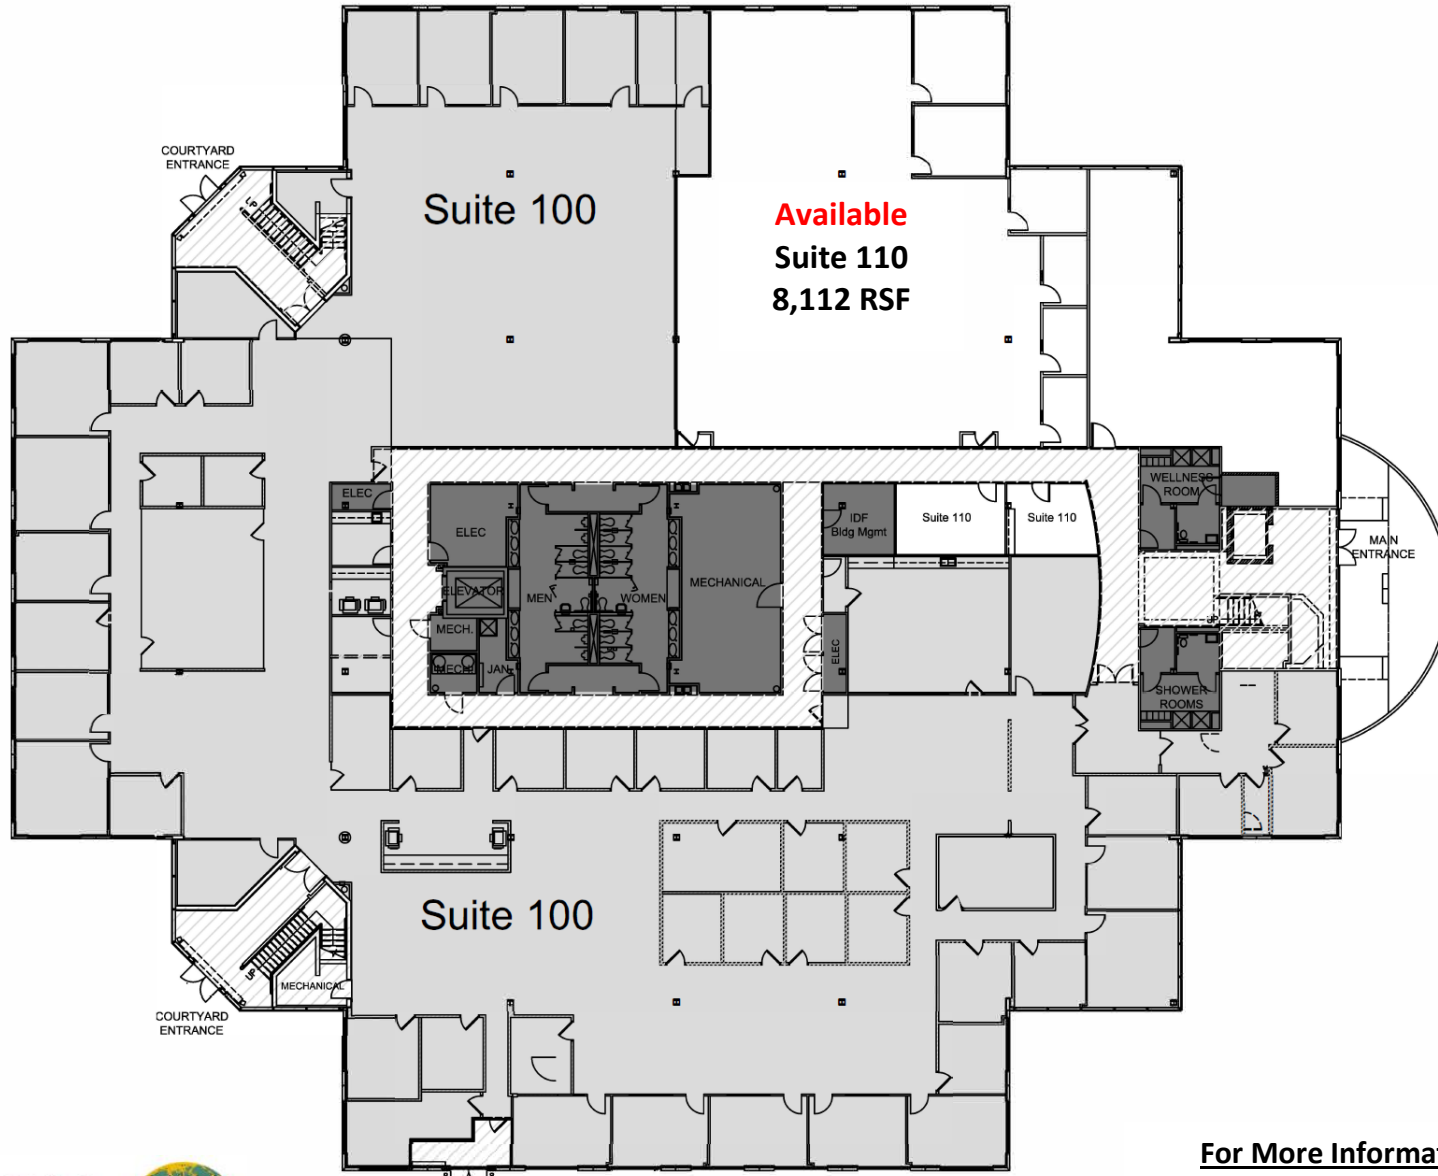

FRANKLIN TEMPLETON CENTER II

180 Fountain Parkway, St Petersburg, FL 33716

1st Floor Plan: 8,112 RSF Available

ECHELON

Echelon Real Estate Services, LLC
Licensed Real Estate Broker

For More Information, Please Contact: