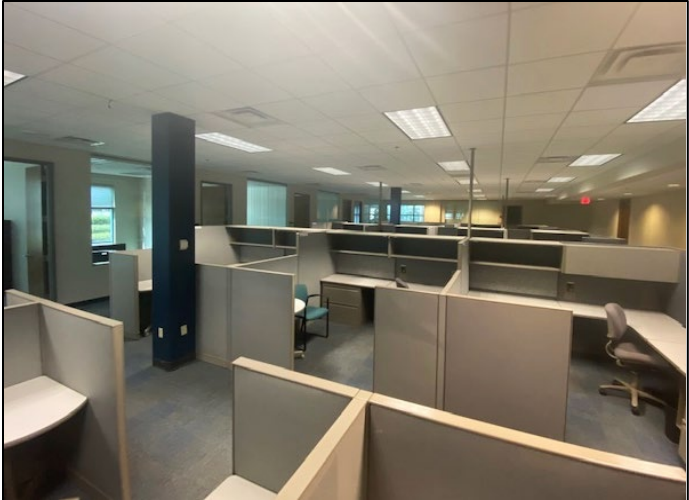

**Franklin Templeton Building 160**

**35,000 RSF**

02/20/2020

**Haworth In-Place Workstations**  
**153 Total for the Entire Floor**

**Office Interior/ Furniture**

**Exterior View of Offices**