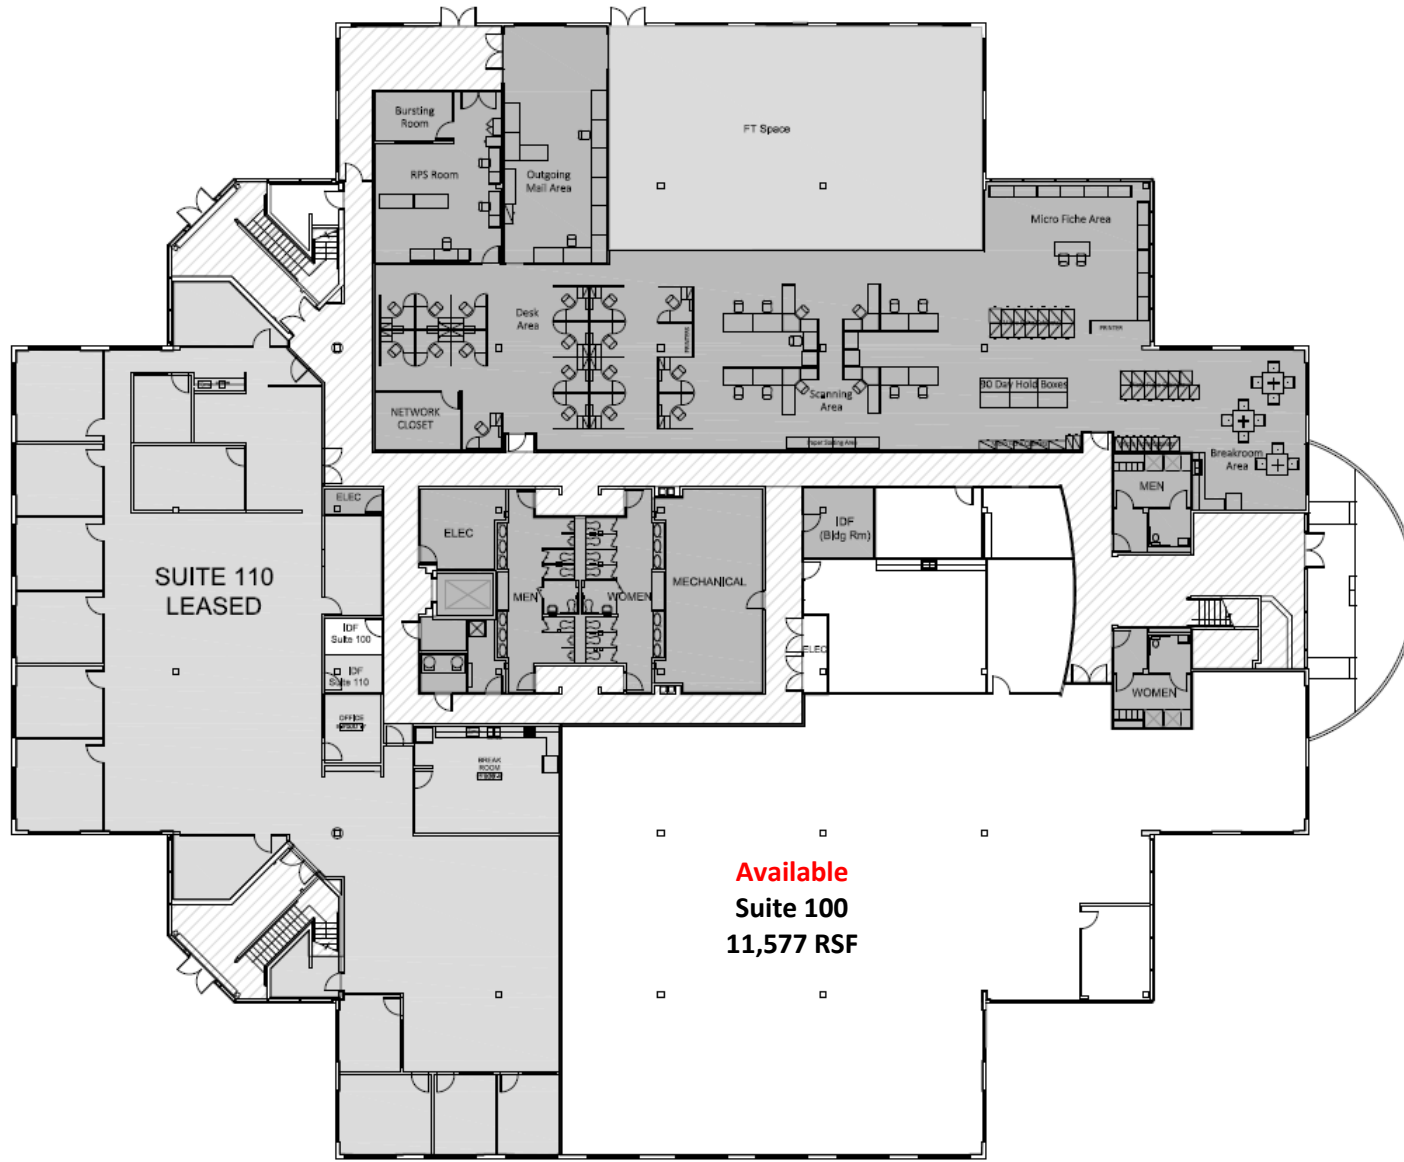

FRANKLIN TEMPLETON CENTER II

160 Fountain Parkway, St Petersburg, FL 33716

1st Floor: 11,577 RSF Available

For More Information, Please Contact:

MICHAEL S. TALMADGE

mtalmadge@echelonre.com

727.214.4650

ECHELON