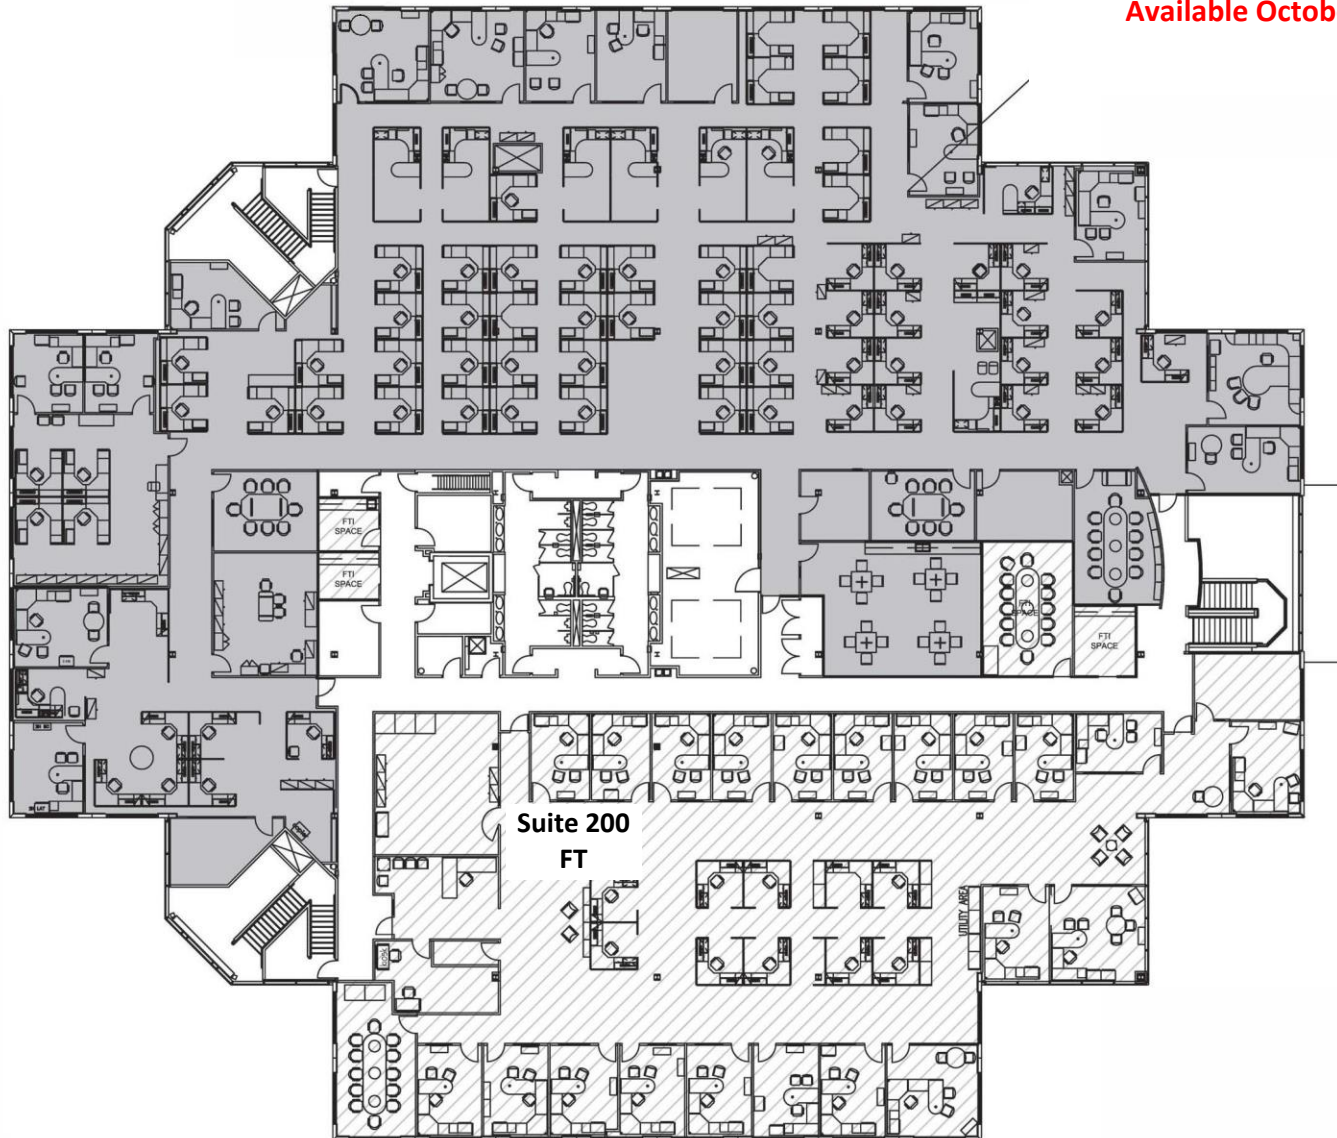

FRANKLIN TEMPLETON

100 Fountain Parkway, St Petersburg, FL 33716

Suite 210: 21,026 RSF

Available October 2024

ECHELON

Echelon Real Estate Services, LLC
Licensed Real Estate Broker

For More Information, Please Contact: