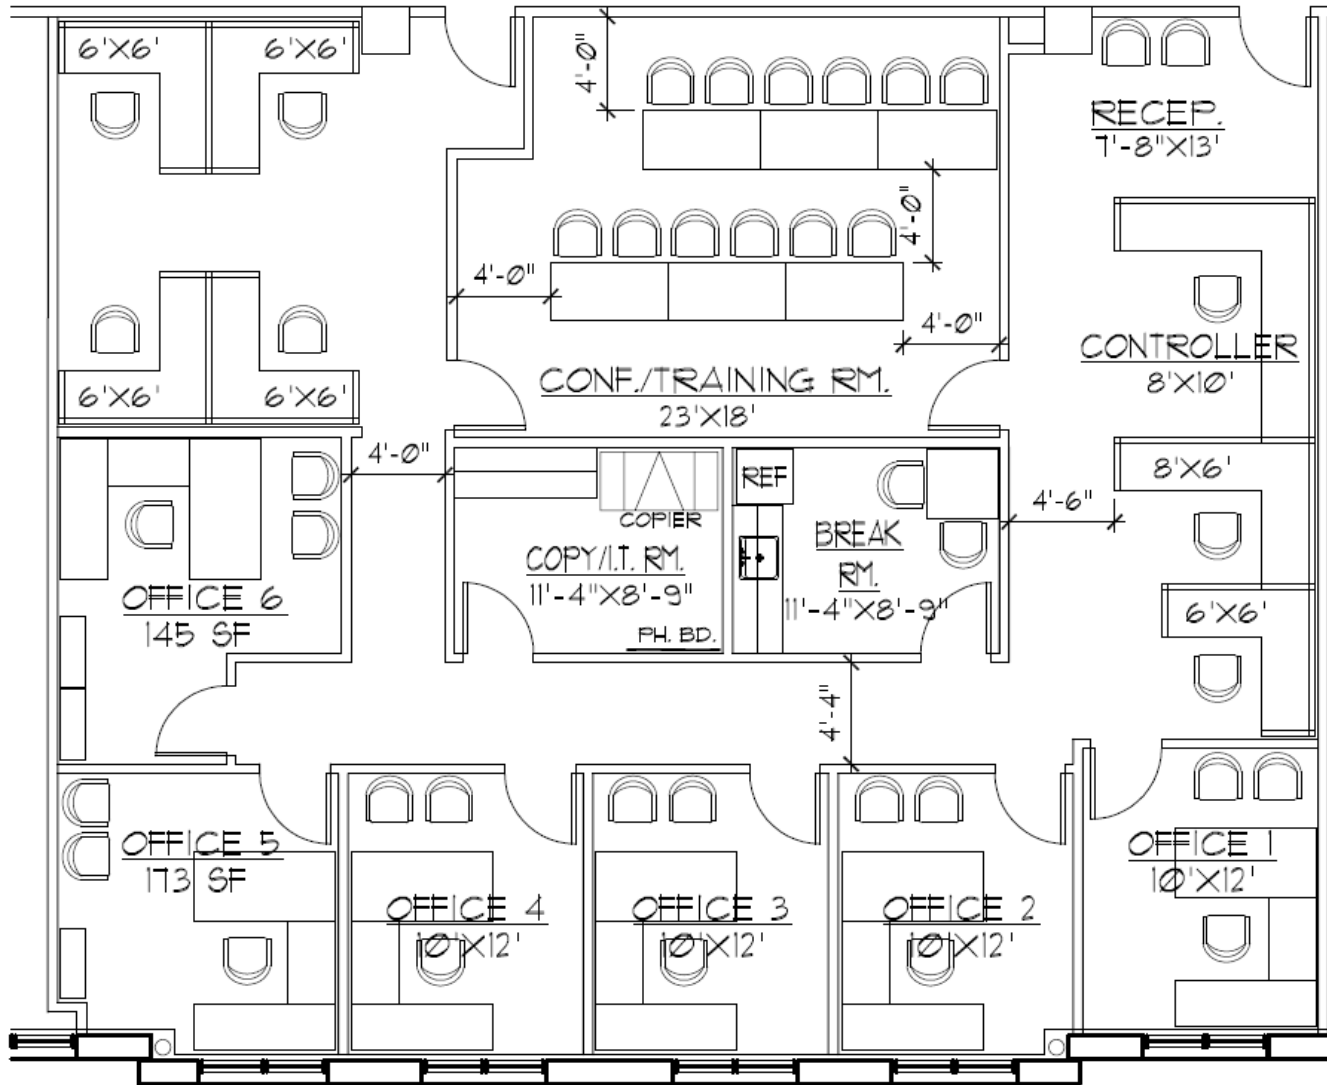

ECHELON POINTE

970 Lake Carillon Drive, St. Petersburg, FL 33716

First Floor

Suite = 2,795 RSF

For More Information, Please Contact:

MICHAEL S. TALMADGE

mtalmadge@echelonre.com

727.214.4650