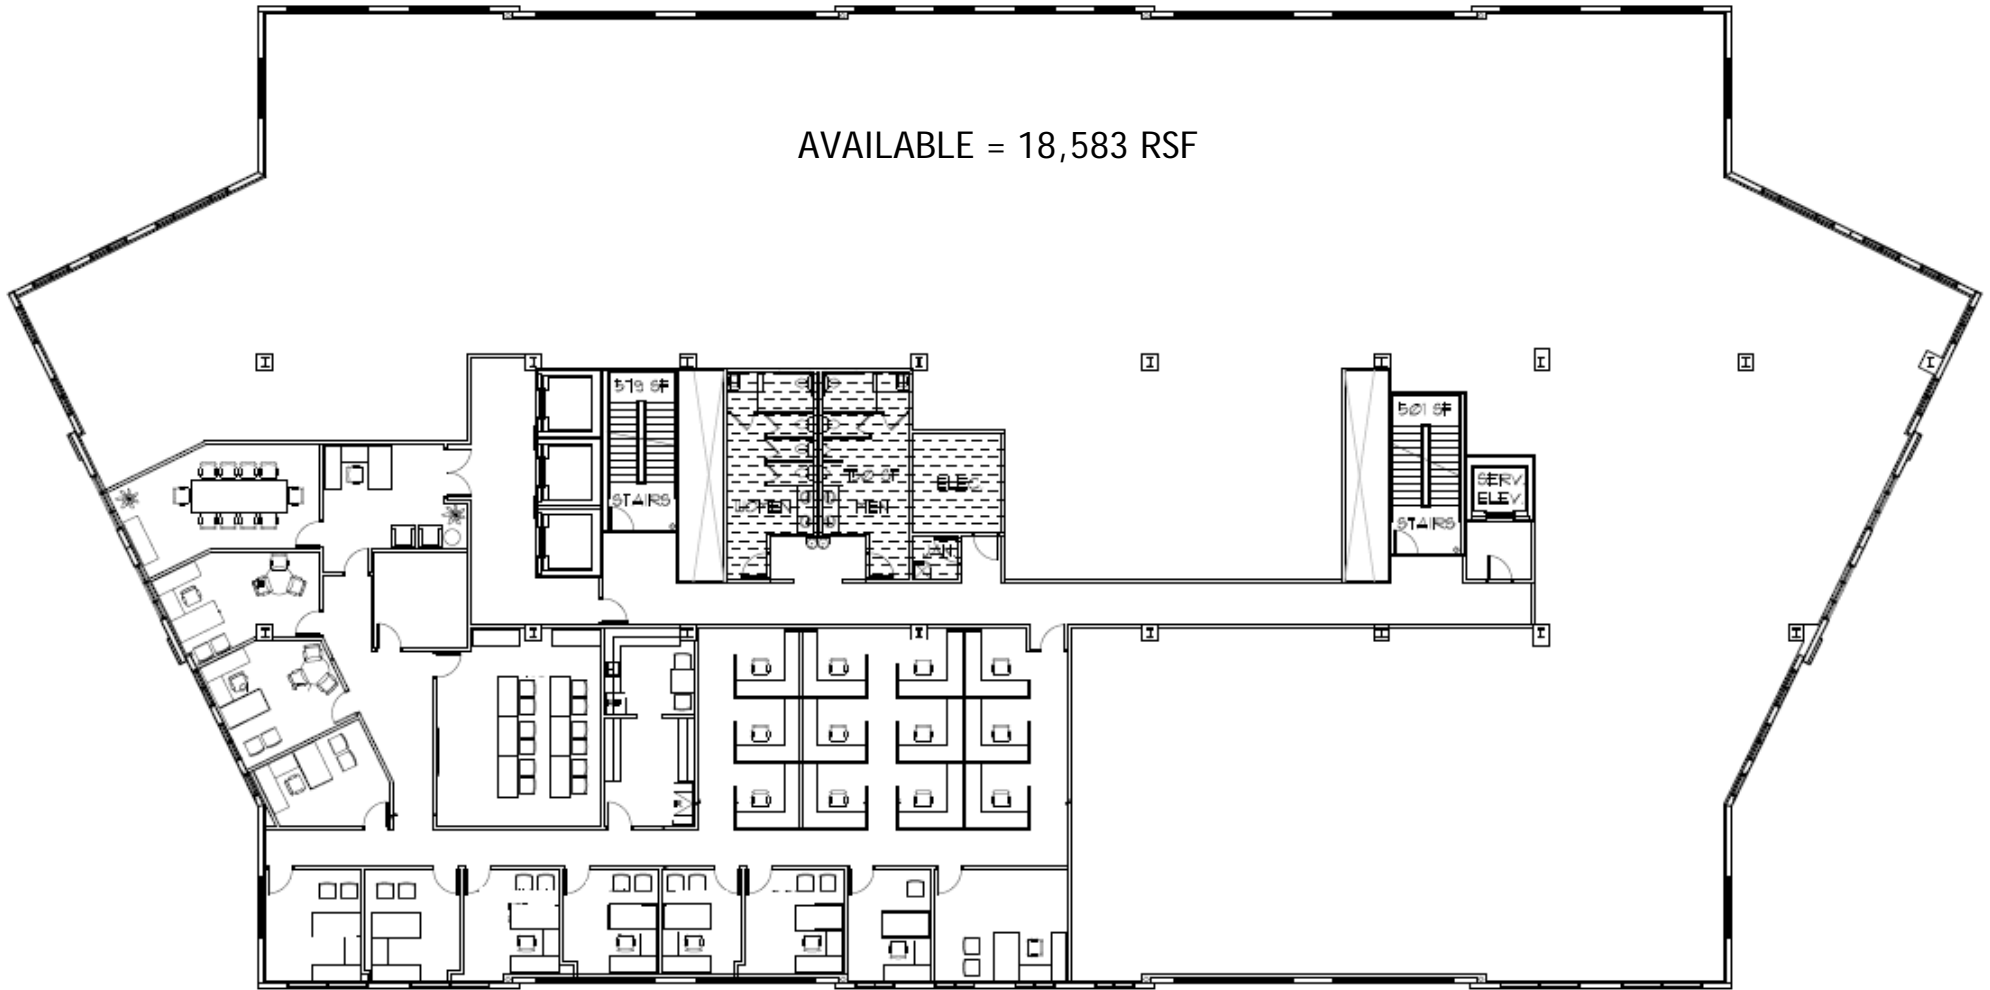

ECHELON POINTE

970 Lake Carillon Drive, St. Petersburg, FL 33716

Third Floor

AVAILABLE = 18,583 RSF

Total Available = 18,583 RSF

Echelon Real Estate Services, LLC
235 Third Street South, Suite 300
St. Petersburg, Florida 33701