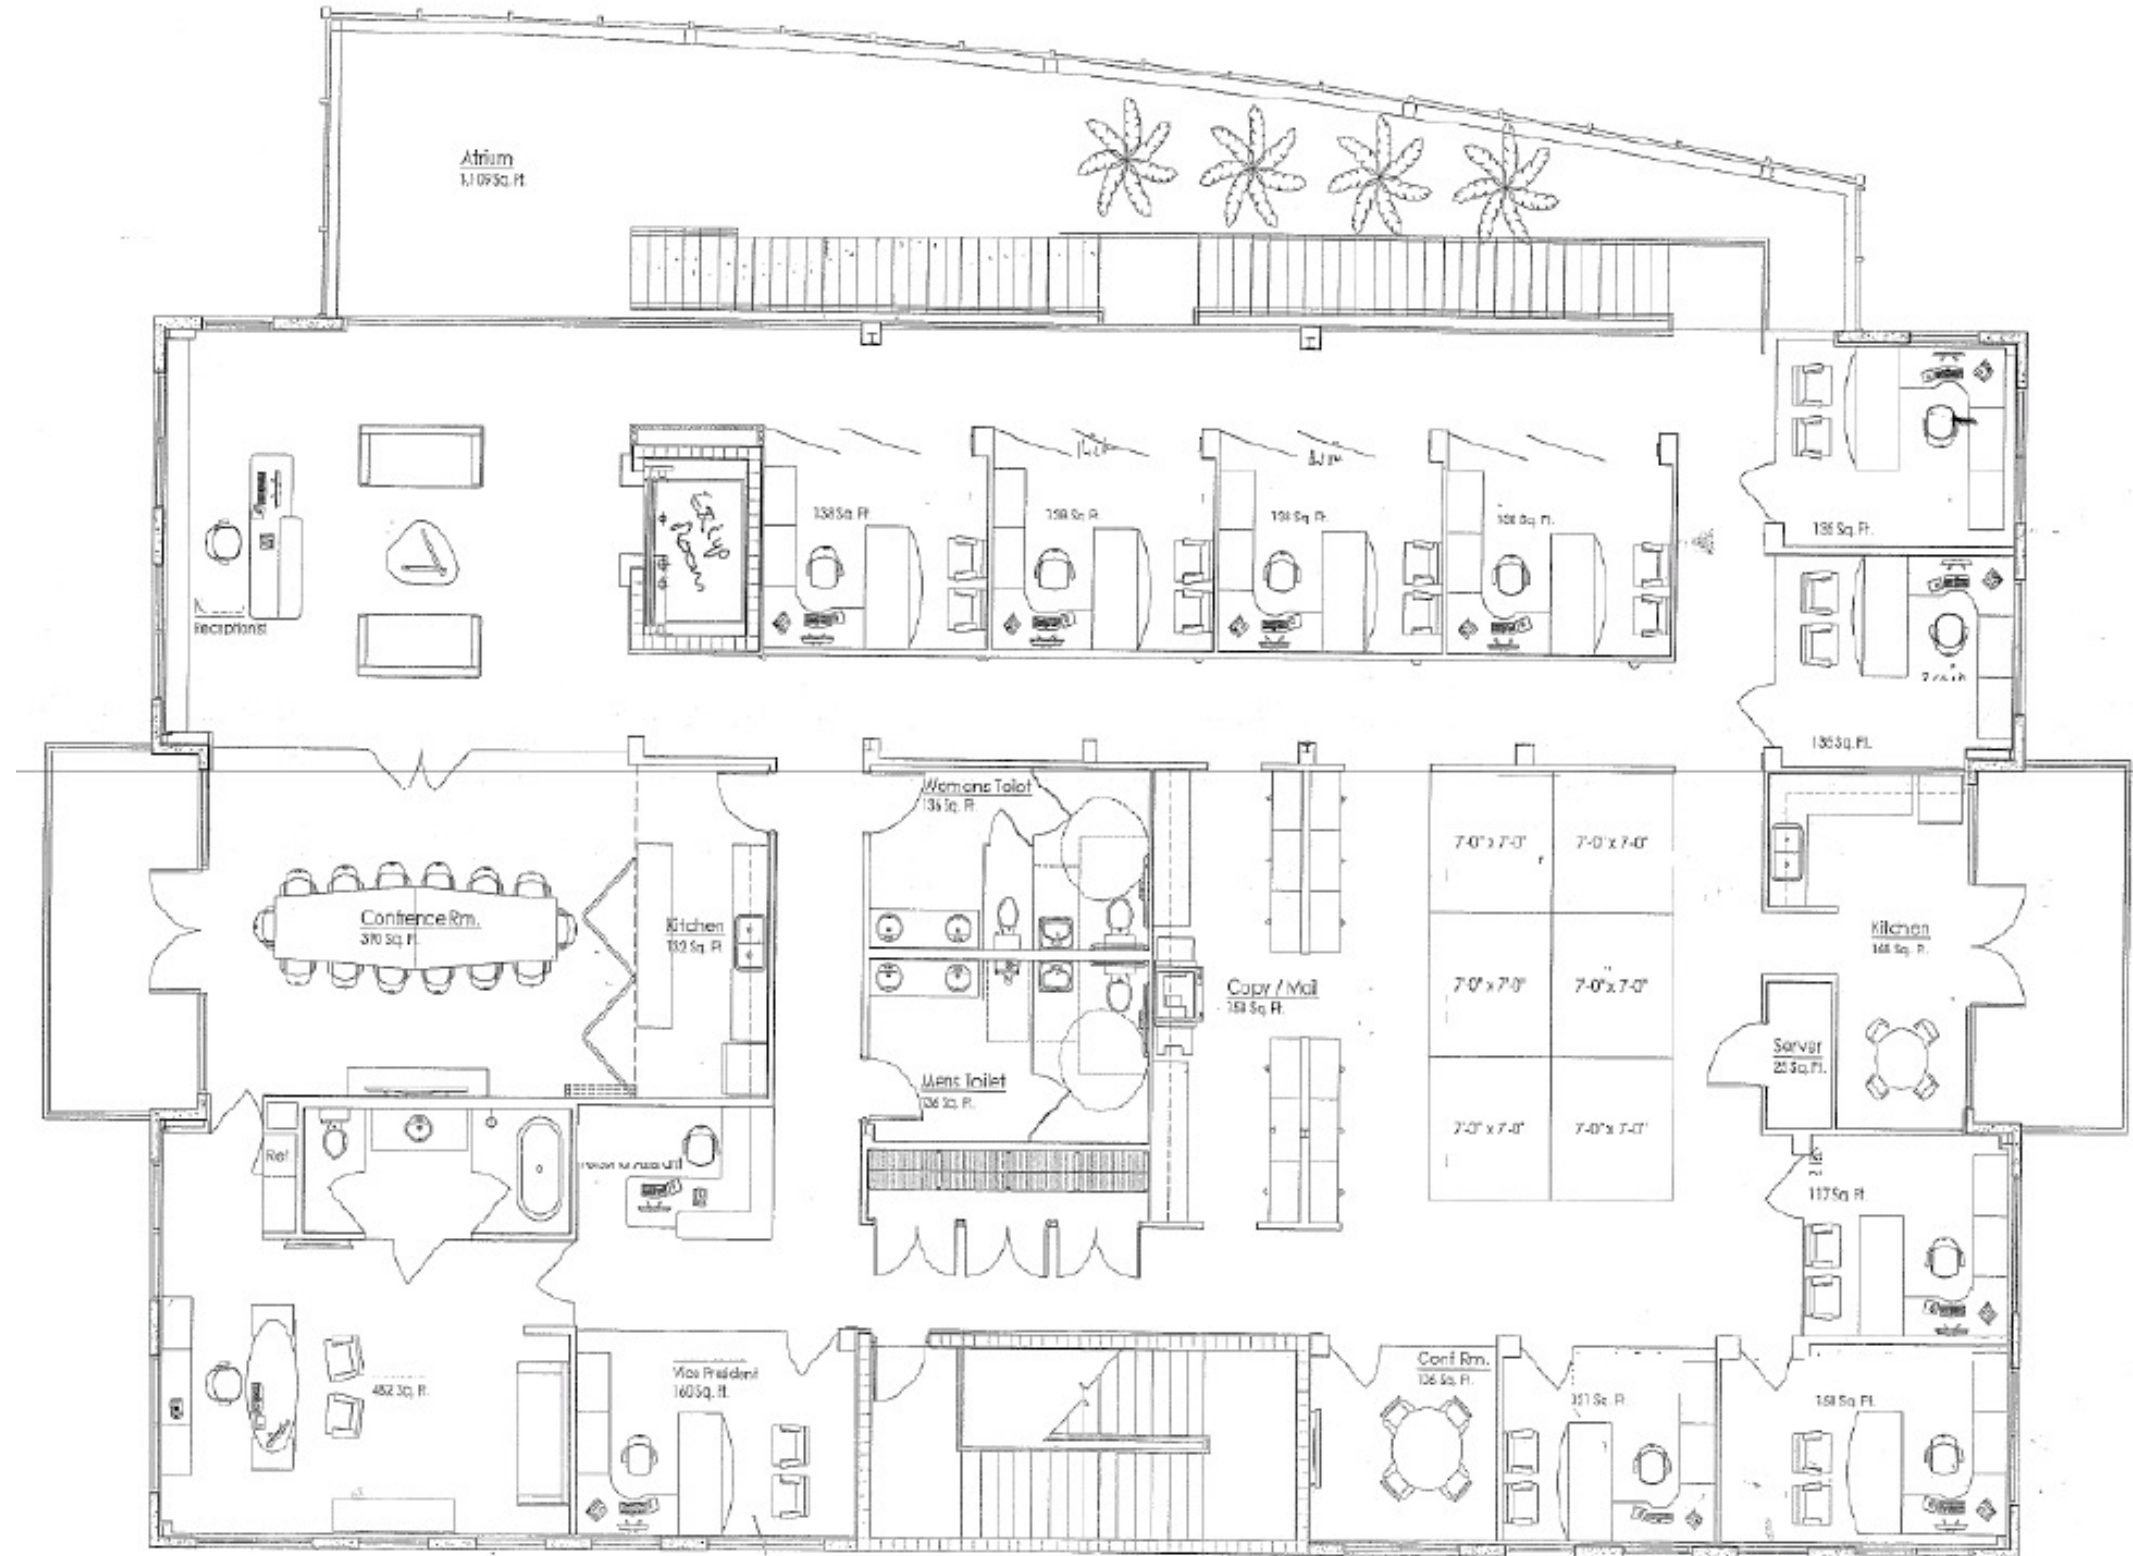

# CARILLON CROSSING

12450 Roosevelt Blvd N  
St Petersburg, FL 33716

## Sample Floor Plan

**3 Story Structure**

**8,000 RSF**  
**Per floor**  
approximate

**24,000 RSF**  
**Total**  
approximate

For More Information, Please Contact:

**MICHAEL S. TALMADGE**  
mtalmadge@echelonre.com  
727.214.4650