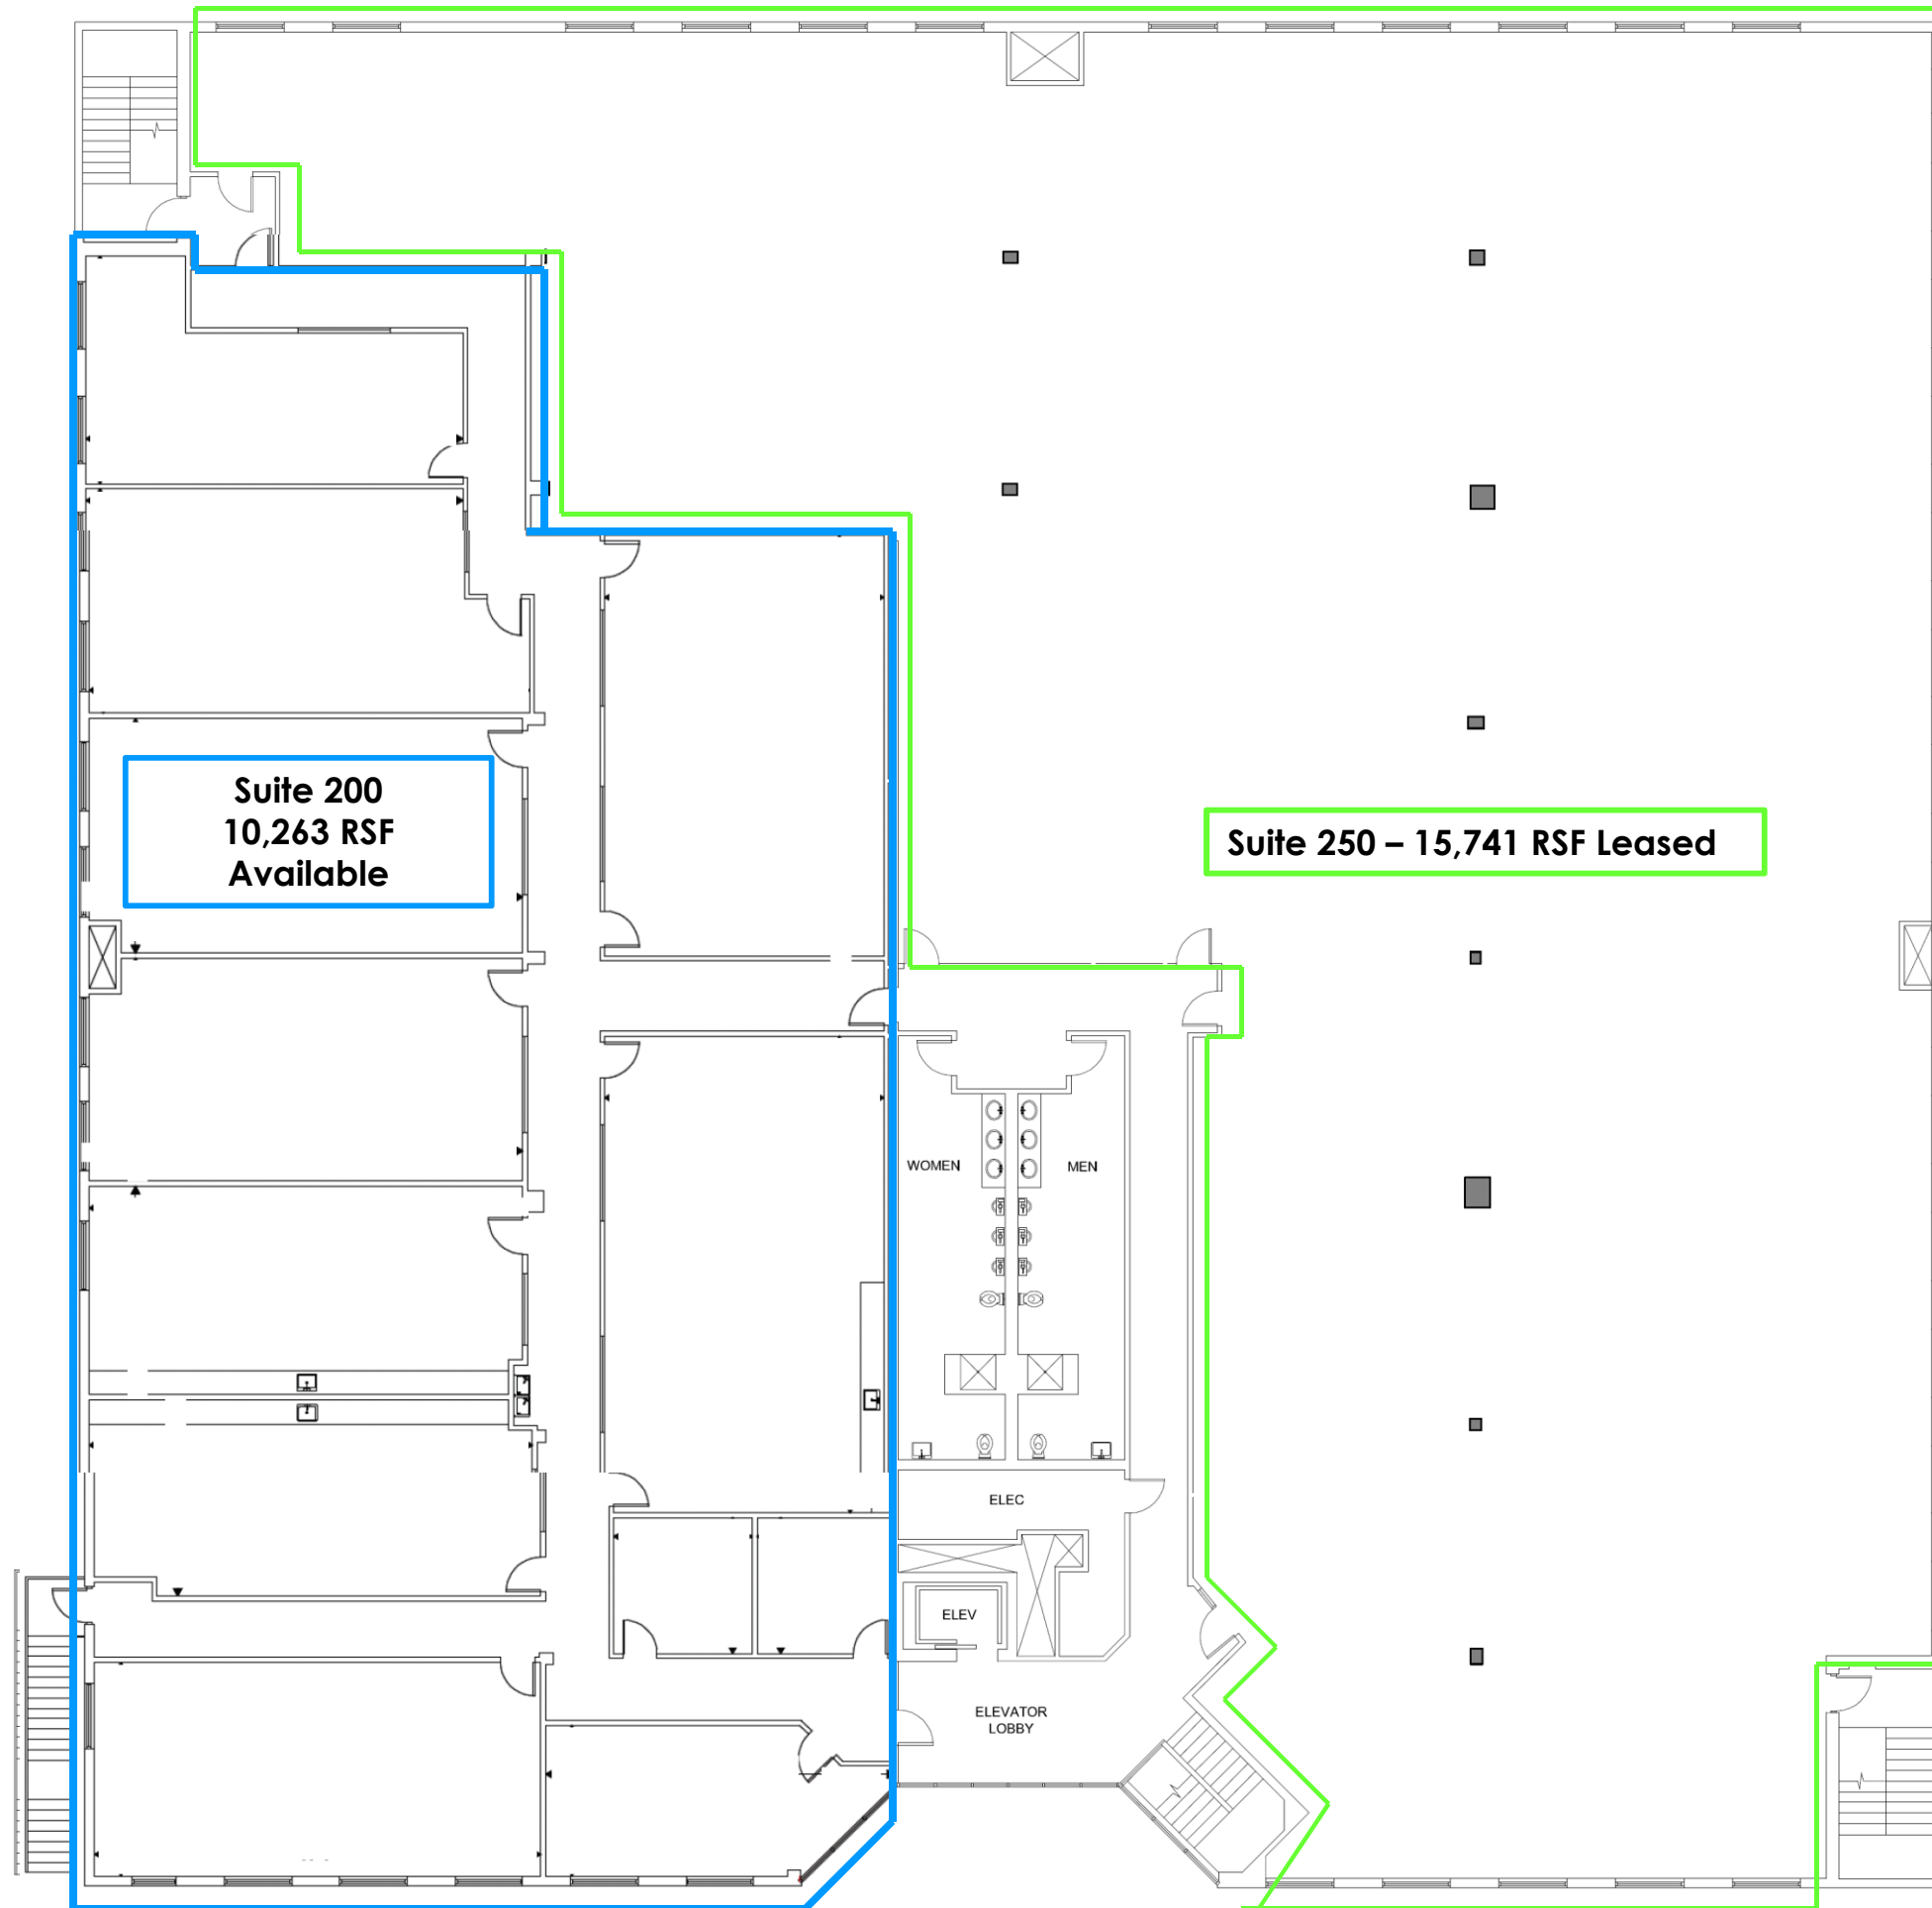

Blue Heron Technology Center

**Suite 200
10,263 RSF
Available**

**As-Built
Space Plan**

**Suite 200
10,263 RSF
Available**

Suite 250 – 15,741 RSF Leased

*For More Information,
Please Contact:*

Michael S. Talmadge
727.214.4650
mtalmadge@echelonre.com
www.eresproperties.com