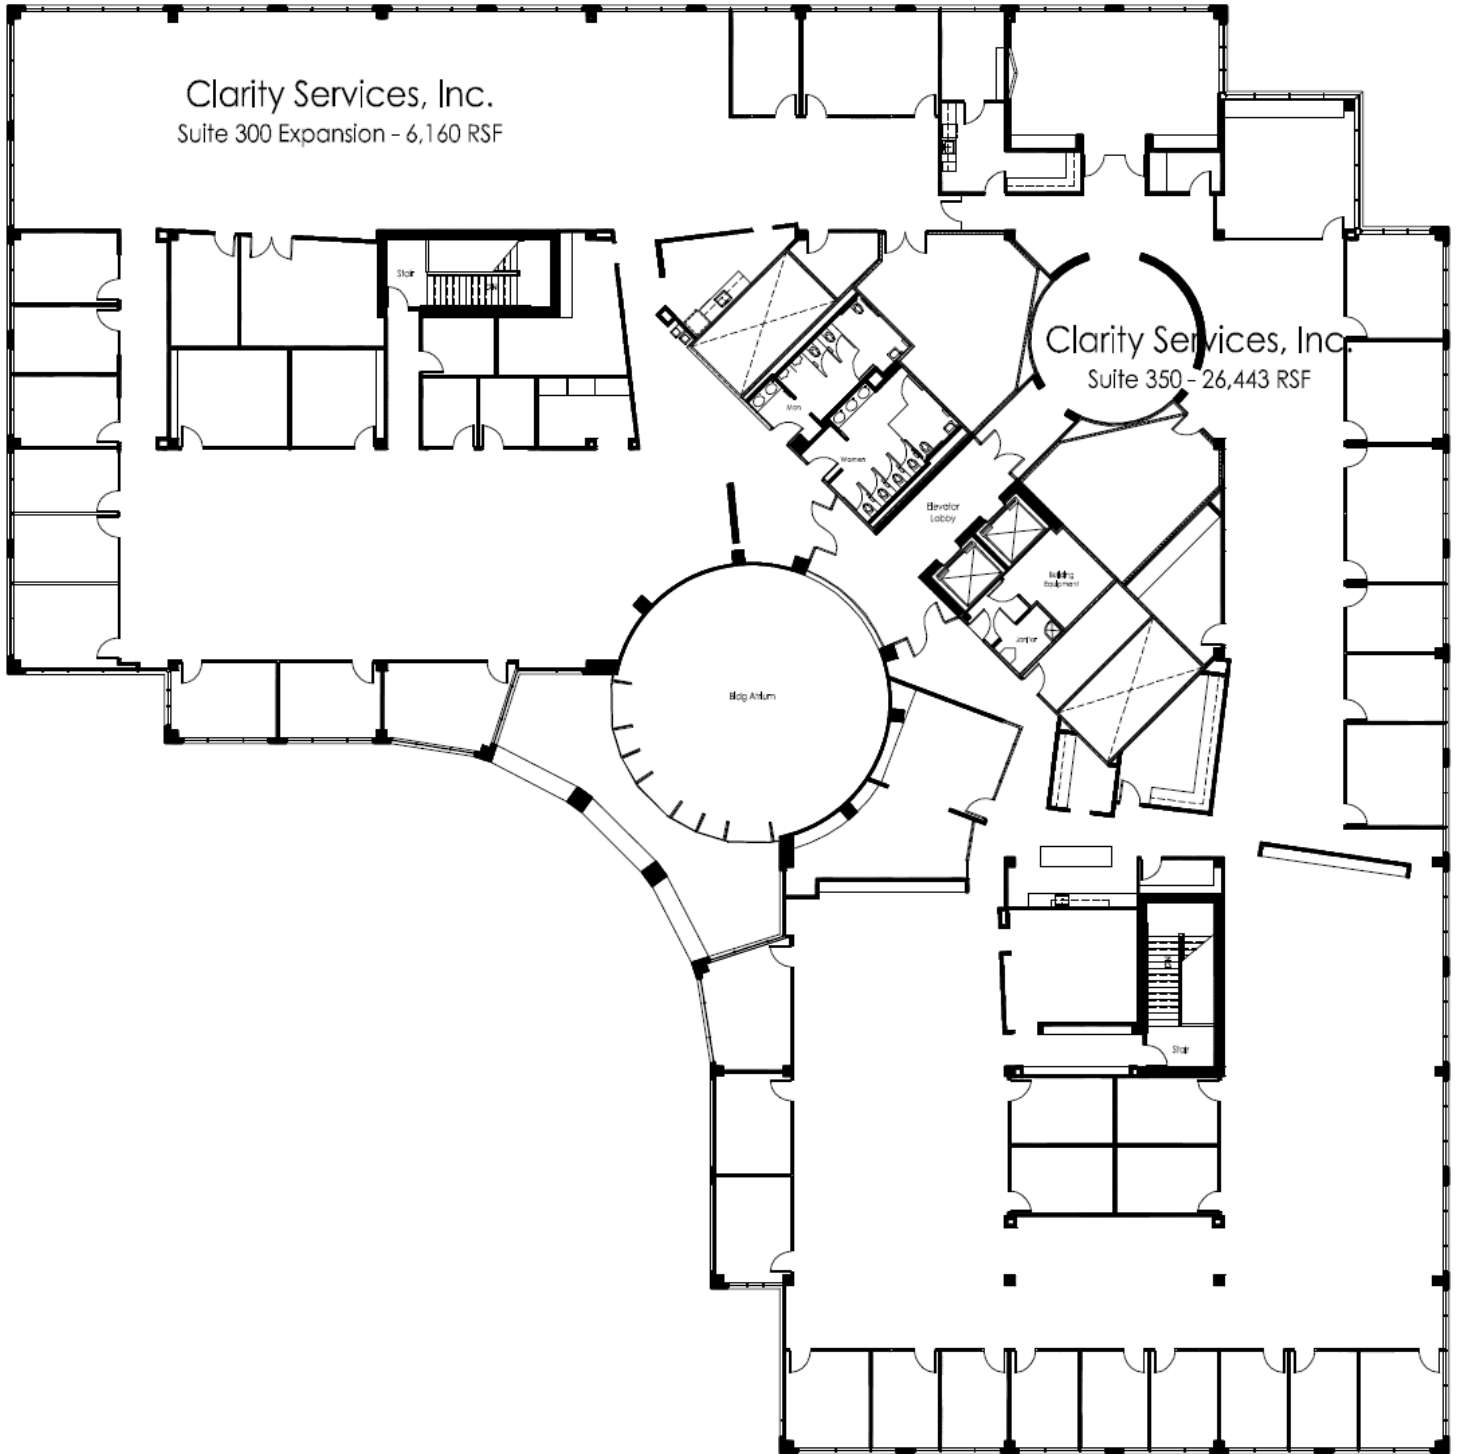

BAYVIEW PAVILION

15550 Lightwave Drive, Clearwater, FL 33760

Third Floor

For More Information, Please Contact:

MICHAEL S. TALMADGE
mtalmadge@echelonre.com
727.214.4650

Echelon Real Estate Services, LLC
Licensed Real Estate Broker