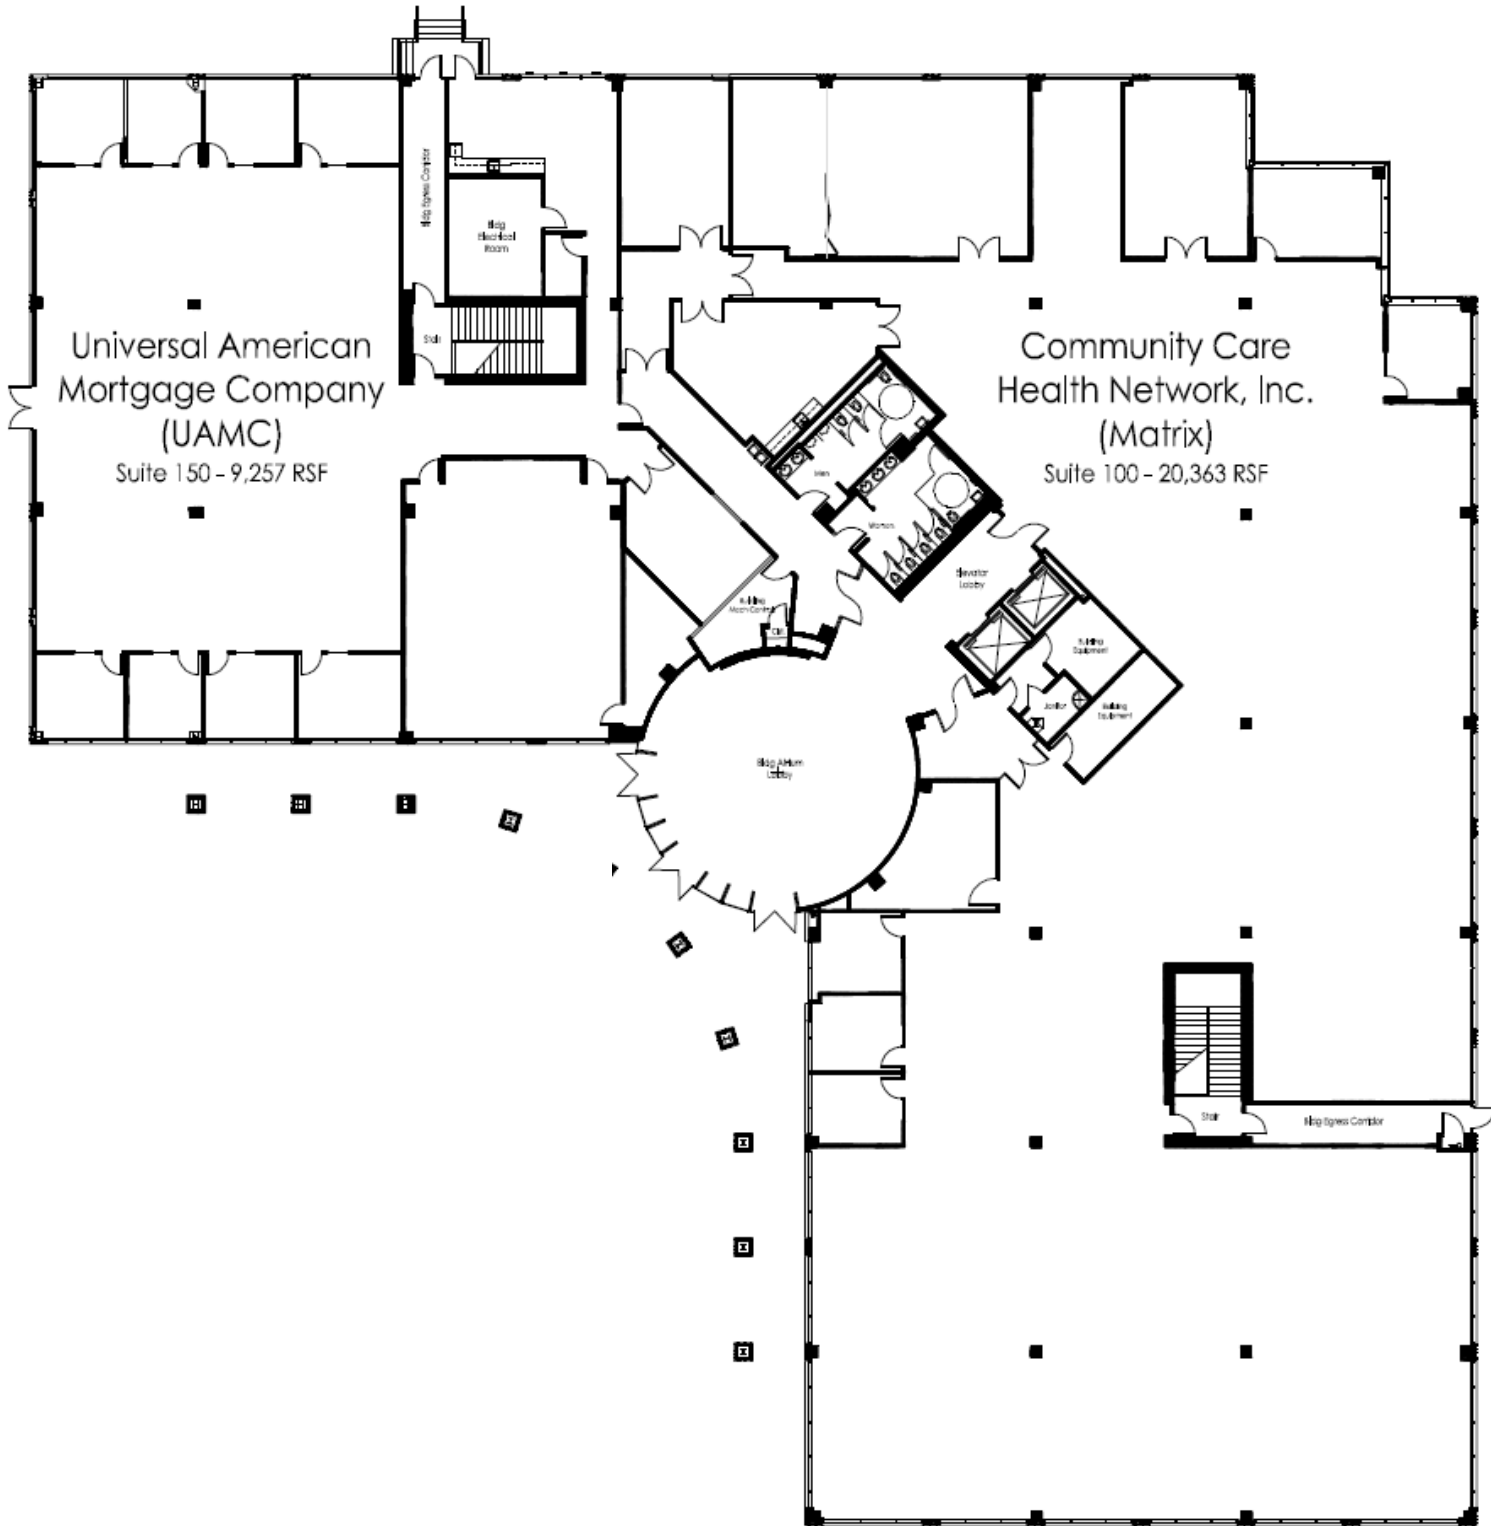

BAYVIEW PAVILION
15550 Lightwave Drive, Clearwater, FL 33760
First Floor

For More Information, Please Contact:

MICHAEL S. TALMADGE
mtalmadge@echelonre.com
727.214.4650