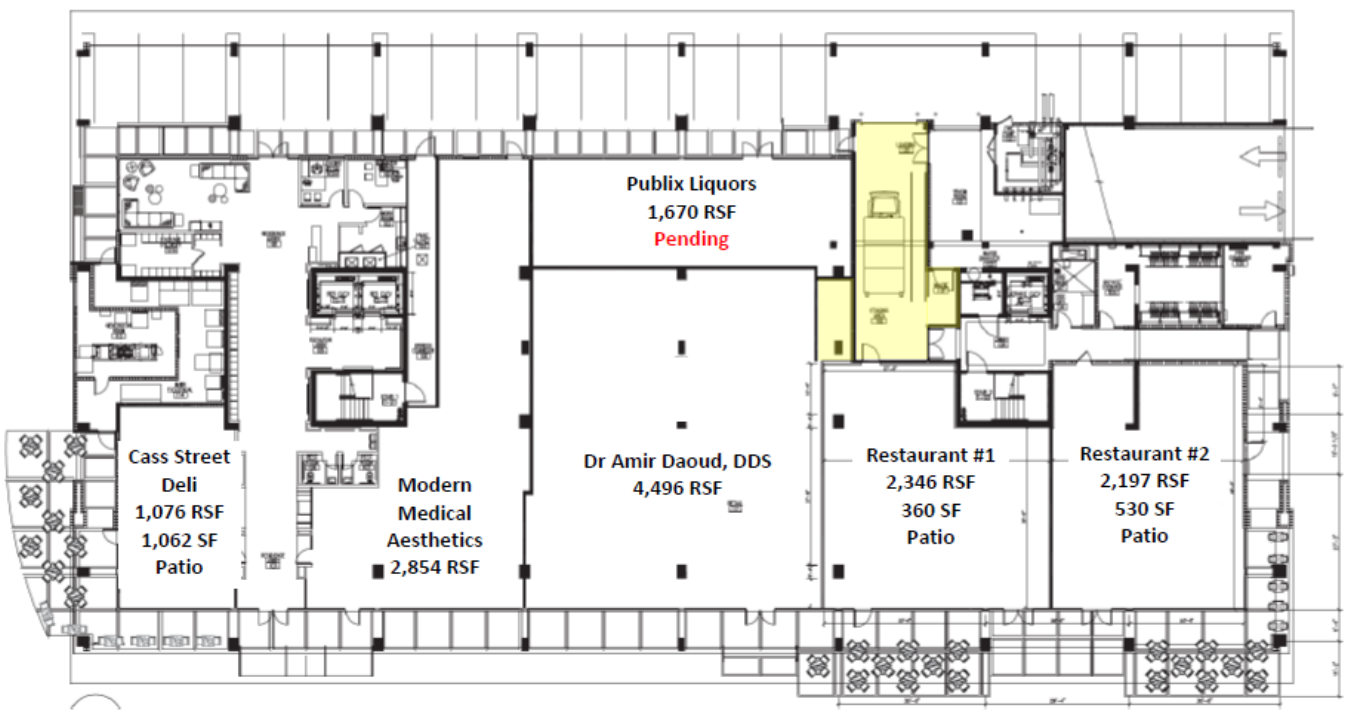

WaterView at Echelon City Center

CARILLON PARK – 226 Residences
ST. PETERSBURG, FLORIDA

CLASS A RETAIL STORE FRONT
1,000 RSF to 4,500 RSF AVAILABLE

Space is also Available for Non-Restaurant Tenants