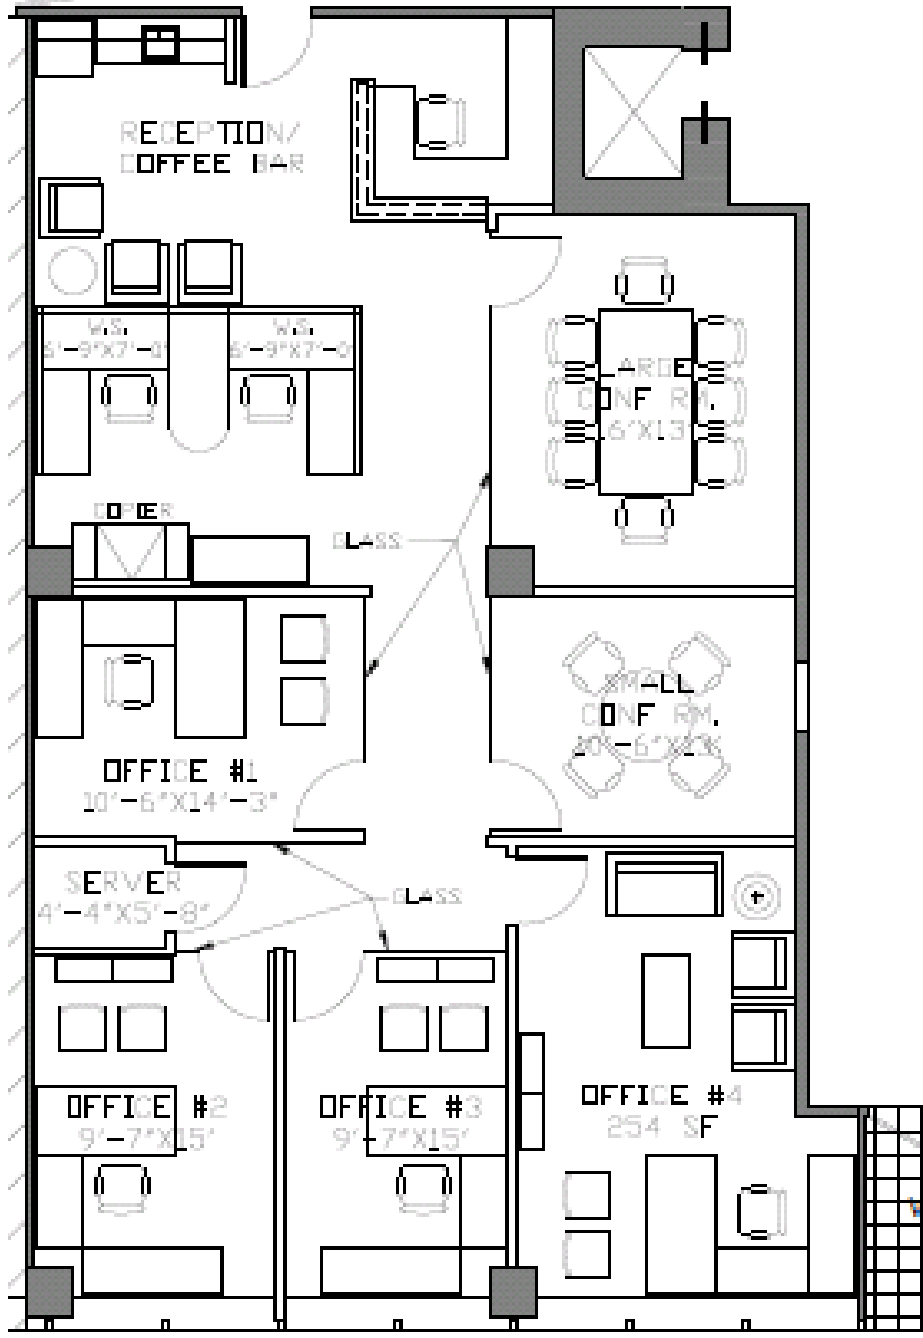

700 CENTRAL

700 Central Avenue, St. Petersburg, FL 33701

**SUITE 206 - 2,145 RSF
SAMPLE LAYOUT**

ECHELON

235 Third Street South, Suite 300
St. Petersburg, Florida 33701

For More Information, Please Contact:

MICHAEL S. TALMADGE
mtalmadge@echelonre.com
727.214.4650